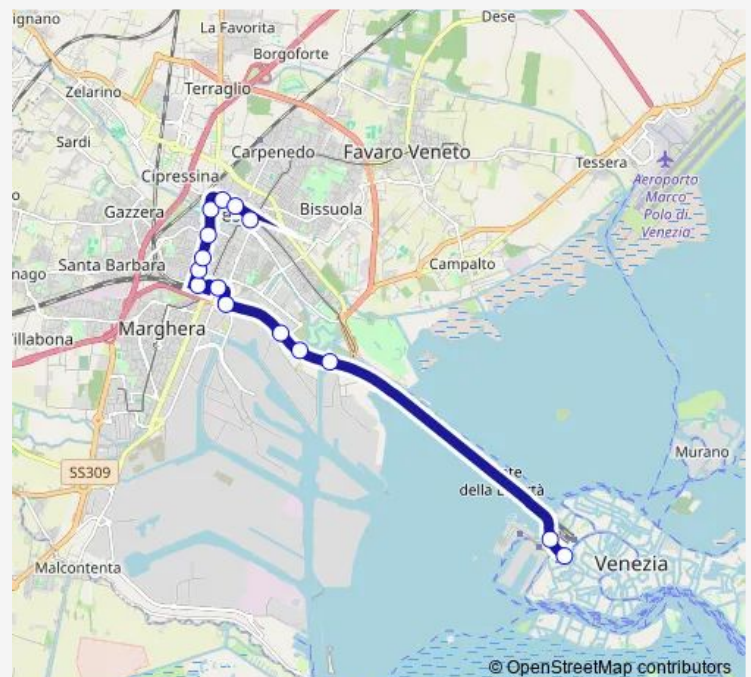

### Direction

Venezia — Mestre Centro B1

15 stops

[Open route schedule](#)

Venezia

Liberta' Santa Chiara

Liberta' Righi

Liberta' Porto Marghera

### Route schedule

Venezia — Mestre Centro B1

Monday 21:00-24:00

Tuesday 21:00-24:00

Wednesday 21:00-24:00

Thursday 21:00-24:00

Friday 21:00-24:00

Saturday 21:00-24:00

### Route info

Direction: Venezia

Stops: 15

Trip Duration: 0 hour 16 min

2 — Venezia - Mestre Centro B1

**Direction**

Venezia — Circonvallazione Olimpia

12 stops

## Route info

Direction: Venezia

Stops: 12

Trip Duration: 0 hour 13 min