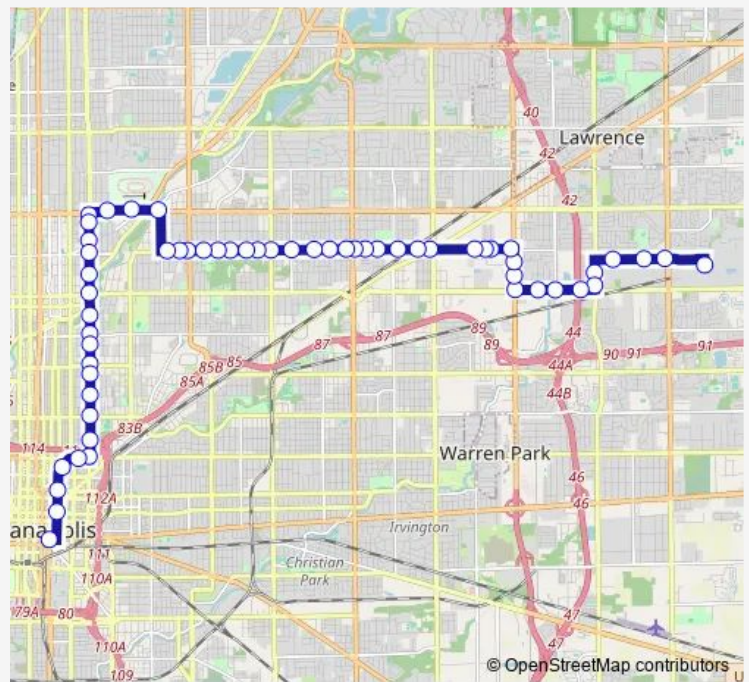

Shadeland Ave & 33rd St

34th St & Shadeland Ave

34th St & Edmondson Ave

34th St & Elizabeth St

34th St - 6700 E

34th St & Arlington Ave

34th St & Private Dr

34th St & Layman Ave

34th St & Downey Ave

34th St & Butler Ave

Route schedule

Charnock St & E. 33rd St - Indygo East C — CTC-T

Monday	04:33-21:30
Tuesday	04:33-21:29
Wednesday	04:33-21:29
Thursday	04:33-21:29
Friday	04:33-21:29
Saturday	06:04-21:30
Sunday	06:35-20:30

Route info

Direction: Charnock St & E. 33rd St - Indygo East C

Stops: 58

Route Duration: 0 hour 45 min

2 — East 34th St

34th St & Emerson Ave

34th St & Bancroft St

34th St & Wallace Ave

Route info

Direction: CTC-T

Stops: 55

Trip Duration: 0 hour 47 min

34th St & Temple Ave

34th St & Oxford St

34th St & Dearborn St

34th St & Adams St