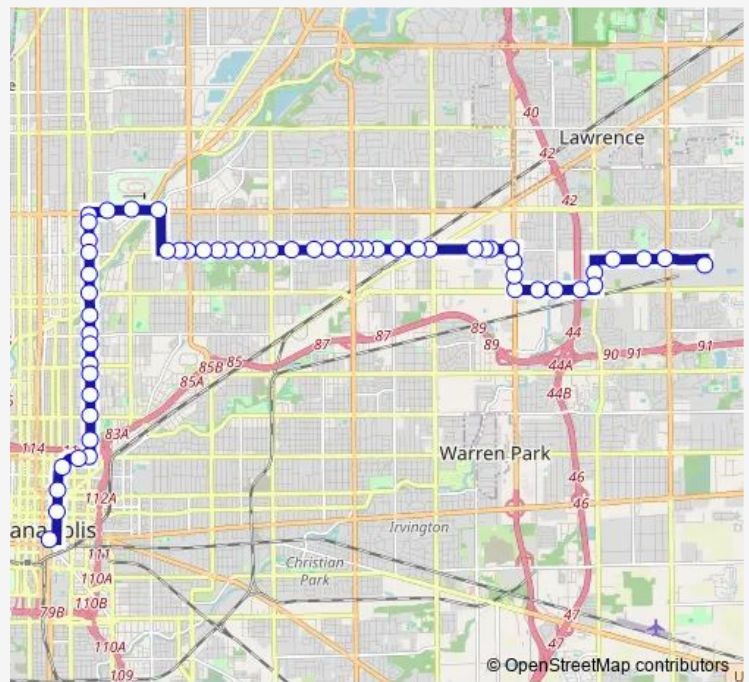

Shadeland Ave & 33rd St

34th St & Shadeland Ave

34th St & Edmondson Ave

34th St & Elizabeth St

34th St - 6700 E

34th St & Arlington Ave

34th St & Private Dr

34th St & Layman Ave

34th St & Downey Ave

34th St & Butler Ave

Route schedule

Charnock St & E. 33rd St - Indygo East C — CTC-T

Monday	04:31-21:27
Tuesday	04:31-21:27
Wednesday	04:31-21:27
Thursday	04:31-21:27
Friday	04:31-21:27
Saturday	06:04-21:30
Sunday	06:35-20:30

Route info

Direction: Charnock St & E. 33rd St - Indygo East C

Stops: 58

Route Duration: 0 hour 50 min

2 — East 34th St

34th St & Emerson Ave

34th St & Bancroft St

34th St & Wallace Ave

Route info

Direction: CTC-T

Stops: 55

Trip Duration: 0 hour 48 min

34th St & Temple Ave

34th St & Oxford St

34th St & Dearborn St

34th St & Adams St