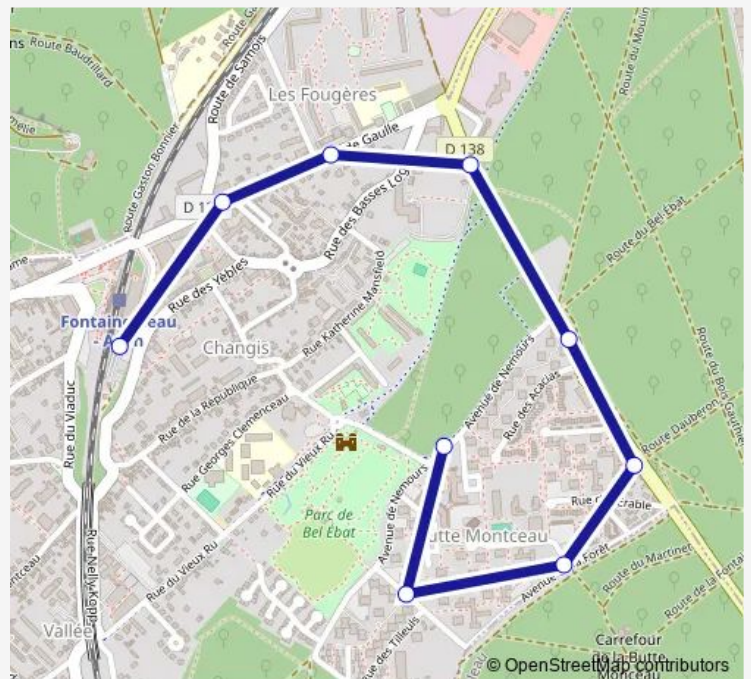

### Direction

Gare Routiere Quai 2 — Jacques Durand

9 stops

[Open route schedule](#)

Gare Routiere Quai 2

Haut Changis

LES Terrasses

LE Prieure

### Route schedule

Gare Routiere Quai 2 — Jacques Durand

Monday	05:37-22:09
Tuesday	05:37-22:09
Wednesday	05:37-22:09
Thursday	05:37-22:09
Friday	05:37-22:09
Saturday	06:37-22:16
Sunday	07:35-21:32

### Route info

Direction: Gare Routiere Quai 2

Stops: 9

Trip Duration: 0 hour 10 min

**Direction**

LES Bouleaux — Gare Routiere Arrivee

9 stops

[Open route schedule](#)

Gare Routiere Arrivee