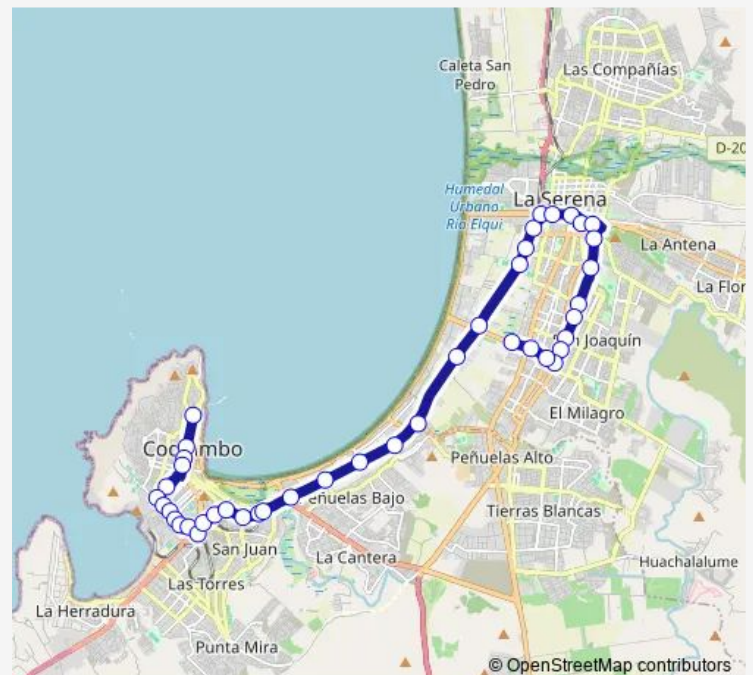

Colegio Adventista

Route schedule

Terminal El Santo — Las Heras, 302-398

Monday 06:32-20:52

Tuesday 06:32-20:52

Wednesday 06:32-20:52

Thursday 06:32-20:52

Friday 06:32-20:52

Saturday 06:57-20:27

Sunday 07:32-20:22

Route info

Direction: Terminal El Santo

Stops: 41

Trip Duration: 1 hour 40 min

Peñuelas Sur

Pescadores Sur

Varela, 902-998

Las Heras, 302-398

Direction

Aníbal Pinto, 303-393 — Terminal El Santo

43 stops

[Open route schedule](#)

Aníbal Pinto, 303-393

Aníbal Pinto, 1003-1093

Juan Cisternas, 3055-3119

Juan Cisternas, 3367-3397

Juan Cisternas, 3489-3499

Cuatro Esquinas, 815-829

Cuatro Esquinas, 88

Terminal El Santo

2 Bus time schedules and route maps are available in an offline PDF at busmaps.com. Use the busmaps.com website to see live bus times, train schedule or subway schedule, and step-by-step directions for all public transit in La Serena