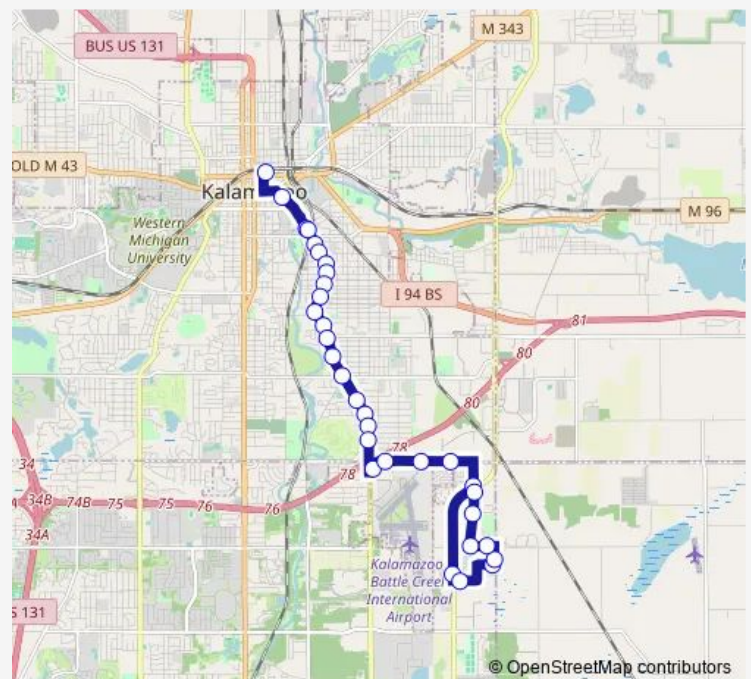

Portage at Dorchester (NW Corner)

Kilgore Service Rd at Portage

Kilgore Service Rd at

Route schedule

Kalamazoo Transit Center — 5419 Meridith

Monday 06:15-21:15

Tuesday 06:15-21:15

Wednesday 06:15-21:15

Thursday 06:15-21:15

Friday 06:15-21:15

Saturday 06:15-21:15

Sunday 09:15-16:15

Route info

Direction: Kalamazoo Transit Center

Stops: 32

Trip Duration: 0 hour 30 min

2 — Portage

Kilgore at Great Lakes Aviatio

Kilgore at Deadwood (SW Corner)

Meredith at Sprinkle (NW Corner)

Sprinkle & Commercial

Commercial Ave & Sprinkle Rd

Executive Dr & Corporate Ave

Corporate & Milham

E Milham Ave & Corporate Ave

E Milham Ave & Meredith St

Meredith at Pittsford (SE Corner)

5419 Meridith

Direction

5419 Meridith — Kalamazoo Transit Center

21 stops

[Open route schedule](#)