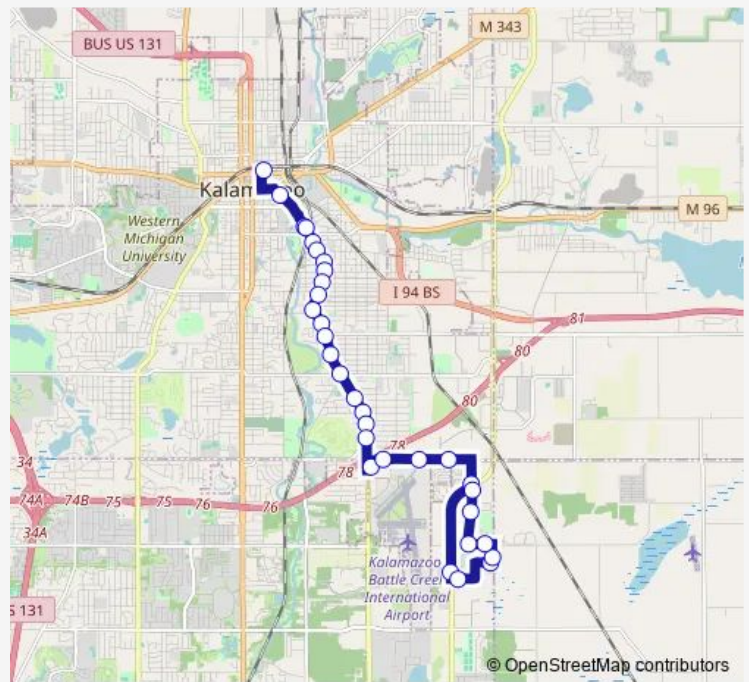

Bus 2 Portage

[Go to website](#)

Direction
 Kalamazoo Transit Center — 5419 Meridith
 32 stops
[Open route schedule](#)

- Kalamazoo Transit Center
- Portage at South (NW Corner)
- Portage Street & Crosstown Parkway
- Portage at Vine
- Portage at Jackson
- Portage at Lake (NW Corner)
- Portage at Washington (NW Corner)
- Portage at Stockbridge (NW Corner)
- Portage at Clinton (NW Corner)
- Portage at Lay
- Portage at Alcott (NW Corner)
- Portage at Franklin (NW Corner)
- Portage at Miller/Roseland (SW Corner)
- Portage at Cambridge
- Portage at Cork (NW Corner)
- Portage at Miles (NW Corner)
- Portage at Lakeway
- Portage at Banbury
- Portage at Dorchester (NW Corner)
- Kilgore Service Rd at Portage
- Kilgore Service Rd at

Route schedule

Kalamazoo Transit Center — 5419 Meridith

Monday	06:15-21:15
Tuesday	06:15-21:15
Wednesday	06:15-21:15
Thursday	06:15-21:15
Friday	06:15-21:15
Saturday	06:15-21:15
Sunday	09:15-16:15

Route info

Direction: Kalamazoo Transit Center
 Stops: 32
 Trip Duration: 0 hour 30 min

2 — Portage

Kilgore at Great Lakes Aviatio

Kilgore at Deadwood (SW Corner)

Meredith at Sprinkle (NW Corner)

Sprinkle & Commercial

5419 Meridith — Kalamazoo Transit Center

21 stops

[Open route schedule](#)

5419 Meridith

Kilgore at Manchester (NE Corner)

Kilgore at Zoetis

Portage and kilgore service rd.

Portage at Dorchester (SE Corner)