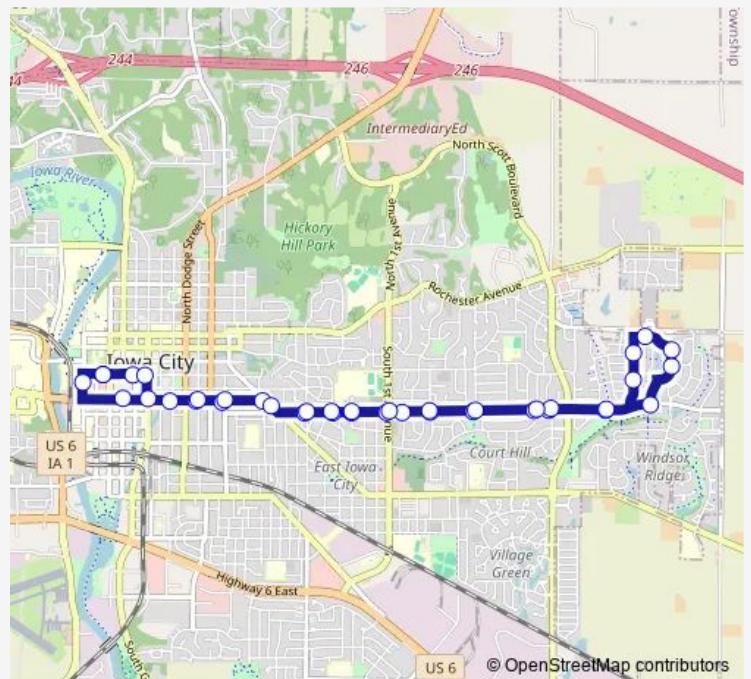

**Bus 2 Court Street**

[Go to website](#)

**Direction**  
 Downtown Interchange — Downtown Interchange  
 39 stops  
[Open route schedule](#)

- Downtown Interchange
- Washington St & Linn St - IC Library, Senior Center
- Washington St & Gilbert St - Iowa City City Hall
- Burlington St & Johnson St
- Burlington St & Lucas St
- Burlington St & Summit St
- Burlington St & Muscatine Ave
- Court St & 7th Ave
- Court St & Morningside Dr
- Court St & 4th Ave
- Court St & 1st Ave
- Court St & Upland Ave
- Court St & Terrace Rd
- Court St & Westminster St
- Court St & Friendship Ave
- Court St & Peterson St
- Court St & Court Hill Trail
- Court St & Camden Rd
- Ashford Pl & Chadwick Pl
- Ashford Pl & York Pl
- York Pl & Brentwood Ln

Route schedule

Downtown Interchange — Downtown Interchange

Monday	06:00-21:00
Tuesday	06:00-21:00
Wednesday	06:00-21:00
Thursday	06:00-21:00
Friday	06:00-21:00
Saturday	07:00-19:00
Sunday	—

Route info

Direction: Downtown Interchange  
 Stops: 39  
 Trip Duration: 0 hour 35 min

2 — Court Street

Kenneth Dr & Anna St

Kenneth Dr & Gustav St

Court St & Court Hill Trail

Court St & Peterson

Court St & Friendship St

Court St & Westminster St

Court St & Washington Park Rd

Burlington St & Dubuque St

Communications Center

Downtown Interchange

2 Bus time schedules and route maps are available in an offline PDF at [busmaps.com](https://busmaps.com). Use the [busmaps.com](https://busmaps.com) website to see live bus times, train schedule or subway schedule, and step-by-step directions for all public transit in Iowa City