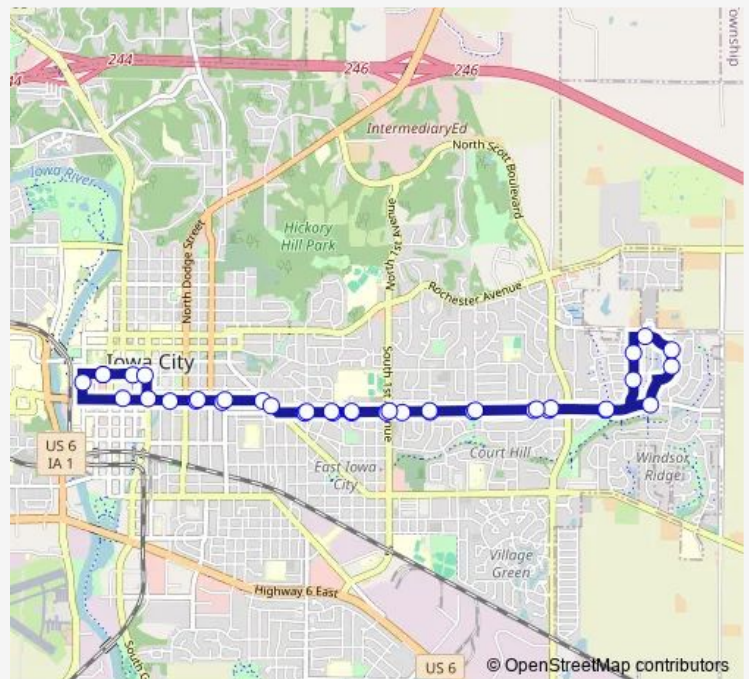

Bus 2 Court Street

[Go to website](#)

Direction
 Downtown Interchange — Downtown Interchange
 39 stops
[Open route schedule](#)

- Downtown Interchange
- Washington St & Linn St - IC Library, Senior Center
- Washington St & Gilbert St - Iowa City City Hall
- Burlington St & Johnson St
- Burlington St & Lucas St
- Burlington St & Summit St
- Burlington St & Muscatine Ave
- Court St & 7th Ave
- Court St & Morningside Dr
- Court St & 4th Ave
- Court St & 1st Ave
- Court St & Upland Ave
- Court St & Terrace Rd
- Court St & Westminster St
- Court St & Friendship Ave
- Court St & Peterson St
- Court St & Court Hill Trail
- Court St & Camden Rd
- Ashford Pl & Chadwick Pl
- Ashford Pl & York Pl
- York Pl & Brentwood Ln

Route schedule

Downtown Interchange — Downtown Interchange

Monday	06:00-21:00
Tuesday	06:00-21:00
Wednesday	06:00-21:00
Thursday	06:00-21:00
Friday	06:00-21:00
Saturday	07:00-19:00
Sunday	—

Route info

Direction: Downtown Interchange
 Stops: 39
 Trip Duration: 0 hour 35 min

2 — Court Street

Kenneth Dr & Anna St

Kenneth Dr & Gustav St

Court St & Court Hill Trail

Court St & Peterson

Court St & Friendship St

Court St & Westminster St

Court St & Washington Park Rd

Burlington St & Dubuque St

Communications Center

Downtown Interchange

2 Bus time schedules and route maps are available in an offline PDF at busmaps.com. Use the busmaps.com website to see live bus times, train schedule or subway schedule, and step-by-step directions for all public transit in Iowa City