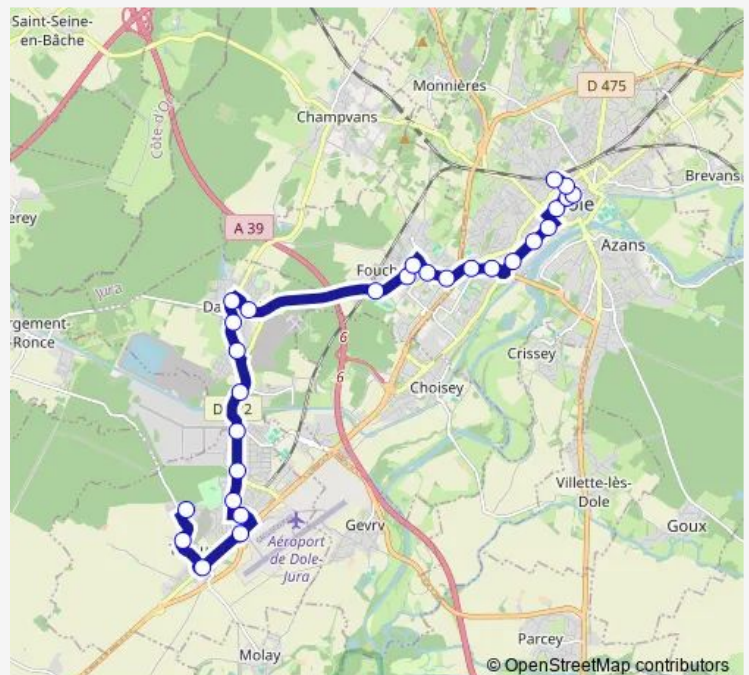

Thouverey

Lycée Duhamel

La Corniche

Route schedule

Tavaux Collège — Dole Gare

Monday 06:50-18:35

Tuesday 06:50-18:35

Wednesday 06:50-18:35

Thursday 06:50-18:35

Friday 06:50-18:35

Saturday 07:45-18:00

Sunday —

Route info

Direction: Tavaux Collège

Stops: 28

Trip Duration: 0 hour 42 min

Tuesday 07:40-19:22

Wednesday 07:40-19:22

Thursday 07:40-19:22

Friday 07:40-19:22

Saturday 07:40-19:22

Sunday —

Route info

Direction: Dole Gare