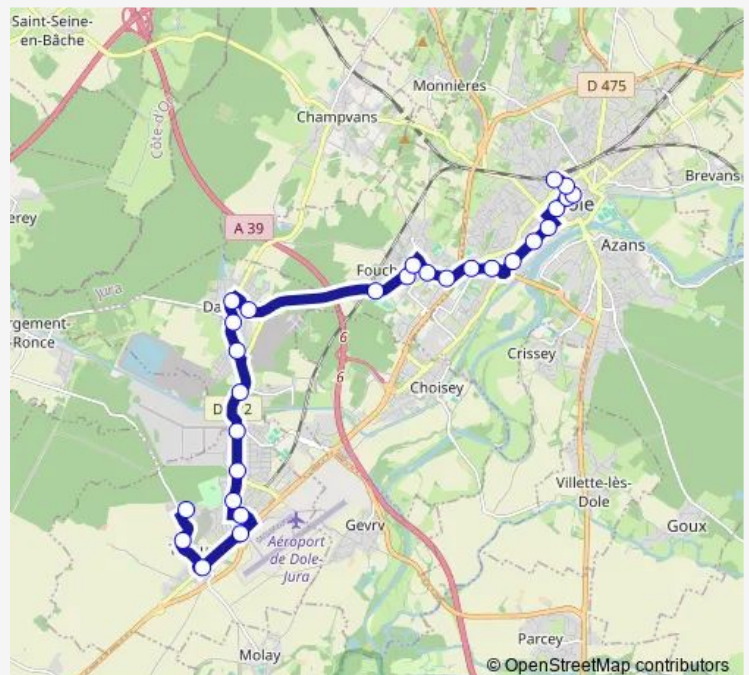

Thouverey

Lycée Duhamel

La Corniche

Route schedule

Tavaux Collège — Dole Gare

Monday 06:50-18:35

Tuesday 06:50-18:35

Wednesday 06:50-18:35

Thursday 06:50-18:35

Friday 06:50-18:35

Saturday 07:45-18:00

Sunday —

Route info

Direction: Tavaux Collège

Stops: 28

Trip Duration: 0 hour 42 min

Tuesday 07:40-19:22

Wednesday 07:40-19:22

Thursday 07:40-19:22

Friday 07:40-19:22

Saturday 07:40-19:22

Sunday —

Route info

Direction: Dole Gare