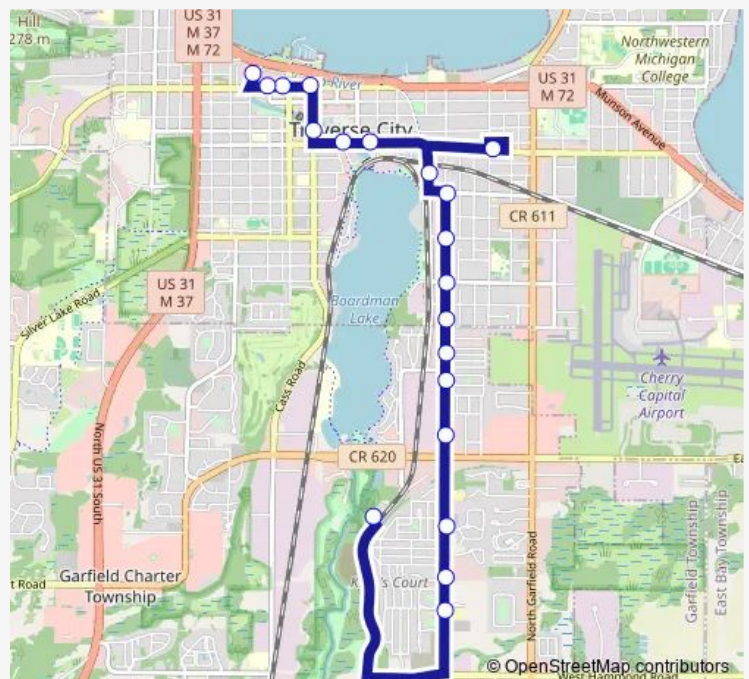

Bus 2 Downtown to Goodwill Inn

[Go to website](#)

Direction

Downtown Hall St Transfer Station — Keystone @ Goodwill Inn Entrance

18 stops

[Open route schedule](#)

- Downtown Hall St Transfer Station
- State St East of Union
- Cass St @ Lake Avenue (Outbound)
- 8th @ Lake Ave
- 8th at Wellington (outbound)
- 8th and Rose (outbound)
- Traverse Area District Library (outbound)
- Barlow & Hannah (Outbound)
- Barlow at Center (outbound)
- Barlow at Carver (outbound)
- Barlow St @ Salvation Army (outbound)
- Barlow St @ Glenview Ln (Outbound)
- Barlow St @ Gladewood Ln (outbound)
- Barlow St @ Secretary of State/Usps (outbound)
- Kings Court at Ray Blvd
- Lafrainer Rd @ Maylane (GT County Health Dept).
- Lafrainer Rd at Ridge 45 Apartments (Route 2 Outbound)
- Keystone @ Goodwill Inn Entrance

Route schedule

Downtown Hall St Transfer Station — Keystone @ Goodwill Inn Entrance

Monday	06:00
Tuesday	06:00
Wednesday	06:00
Thursday	06:00
Friday	06:00
Saturday	09:30
Sunday	09:30

Route info

Direction: Downtown Hall St Transfer Station

Stops: 18

Trip Duration: 0 hour 21 min

2 — Downtown to Goodwill Inn

Direction

Keystone @ Goodwill Inn Entrance — Downtown Hall St Transfer Station

20 stops

[Open route schedule](#)

Keystone @ Goodwill Inn Entrance

Lafrainer Rd at Ridge 45 Apartments (Route 2 Inbound)

Lafrainer Rd @ GT County Health Dept. (Route 2/5 Inbound)

Lafrainer Rd @ Village Glen Apts

Barlow St @ Secretary of State / Usps (inbound)

Barlow St @ Gladewood Ln (Inbound)