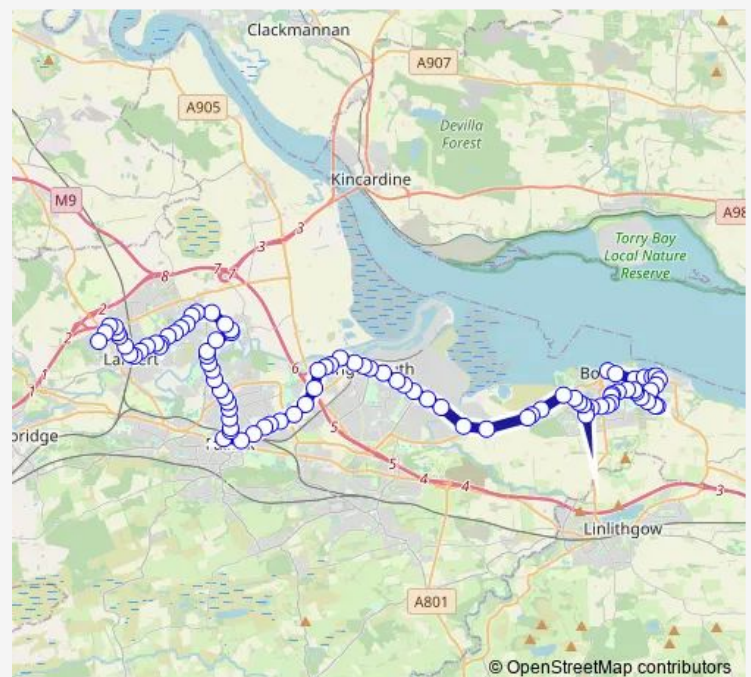

Muirhead Road

Lomond Crescent

Alloa Road

Route schedule

Forth Valley Royal Hospital — Bus Station

Monday 06:08-20:31

Tuesday 06:08-20:31

Wednesday 06:08-20:31

Thursday 06:08-20:31

Friday 06:08-20:31

Saturday 06:34-20:31

Sunday 07:18-19:14

Route info

Direction: Forth Valley Royal Hospital

Stops: 97

Trip Duration: 1 hour 21 min