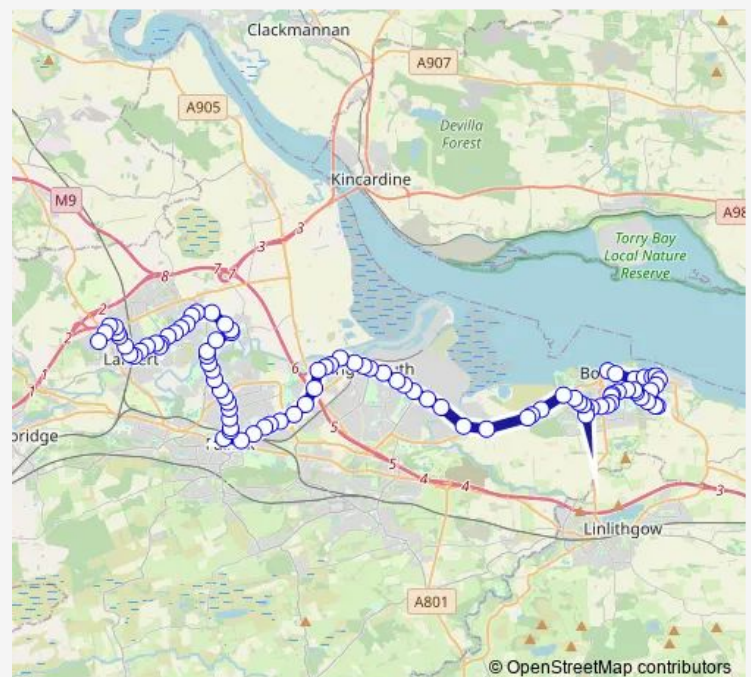

### Route schedule

Forth Valley Royal Hospital — Bus Station

Monday 06:08-20:31

Tuesday 06:08-20:31

Wednesday 06:08-20:31

Thursday 06:08-20:31

Friday 06:08-20:31

Saturday 06:34-20:31

### Route info

Direction: Forth Valley Royal Hospital

Stops: 97

Trip Duration: 1 hour 28 min

Roxburgh Place

Redpath Drive

Skaithmuir Cottages

Bruce Crescent