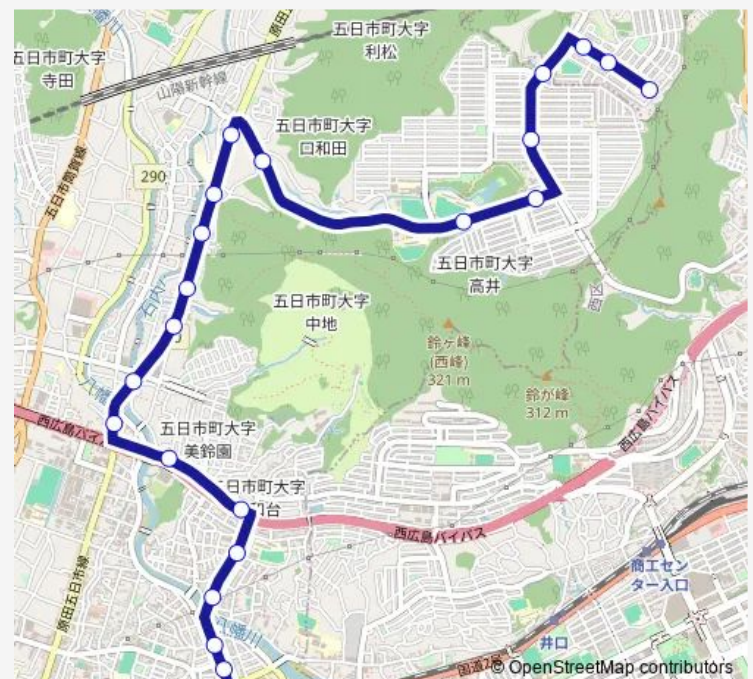

Thursday 06:10-20:41

Friday 06:10-20:41

Saturday 07:26-19:58

Sunday 07:26-19:58

Route info

Direction: 山田団地車庫前

Stops: 22

Trip Duration: 0 hour 24 min