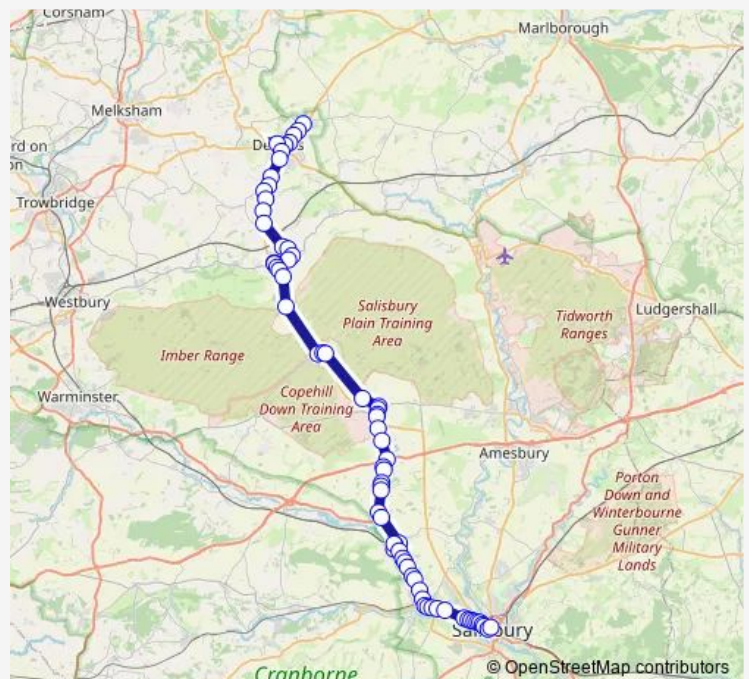

Crossroads

Crossroads

Sandfield

Route schedule

B&Q — Tesco

Monday 07:30-15:10

Tuesday 07:30-15:10

Wednesday 07:30-15:10

Thursday 07:30-15:10

Friday 07:30-15:10

Saturday 07:02-17:30

Sunday —

Route info

Direction: B&Q

Stops: 69

Trip Duration: 1 hour 26 min