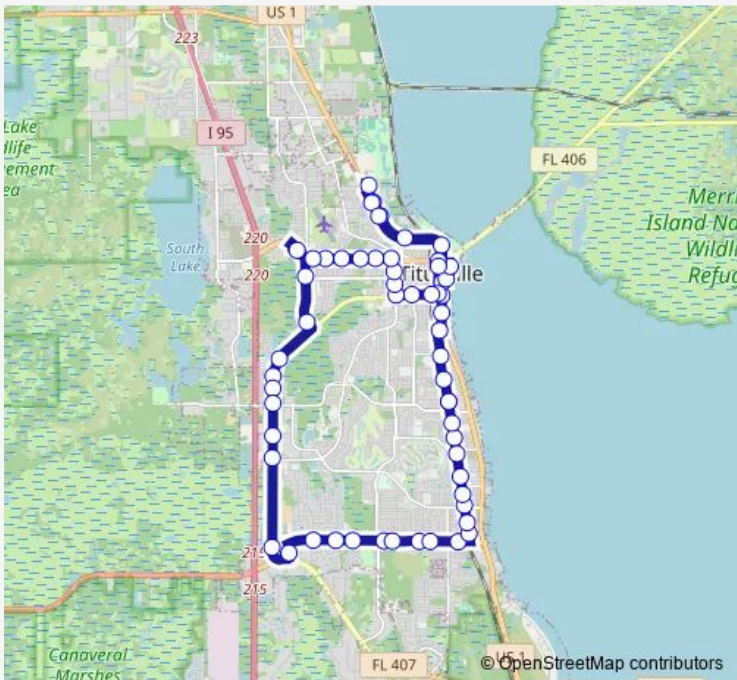

Bus 2 Titusville

[Go to website](#)

Direction
 Titus Landing — Titus Landing
 58 stops
[Open route schedule](#)

- Titus Landing
- North Brevard Library
- S Hopkins Ave/ Sycamore St (SE Corner)
- Grace St / S Washington Ave (SW Corner)
- S Washington Ave/ St John St Eastside Corner
- S Washington Ave/ South St (SE Corner)
- S Washington Ave/ Stephen House Wy (SE Corner)
- Titusville Towers @ Entrance
- Indian River/ Broad St (SE Corner)
- US1/ Marina Rd (SE Corner)
- N Washington Ave @ Parrish Heart & Health Village
- N Washington Ave/ Buffalo Rd (SE Corner)
- N Washington Ave/ Jess Parrish Ct (SE Corner)
- Parrish Medical Center
- N Washington Ave/ Silver Star Rd (SW Corner)
- N Washington Ave/ Buffalo Rd (Swcorner)
- S Hopkins Ave/ Garden St (SW Corner)
- S Hopkins Ave/ Broad st NW Corner
- S Hopkins Ave/ South St (NW Corner)
- Government Center @ Titusville Northside
- South St/ Deleon Ave (NE Corner)

Route schedule
 Titus Landing — Titus Landing

Monday	06:15-19:00
Tuesday	06:15-19:00
Wednesday	06:15-19:00
Thursday	06:15-19:00
Friday	06:15-19:00
Saturday	08:20-18:00
Sunday	—

Route info
 Direction: Titus Landing
 Stops: 58
 Trip Duration: 0 hour 55 min

2 — Titusville BusMaps

South St/ S Park Ave (NE Corner)

S Park Ave/ Pine St SE Corner

Park Avenue/ Main Street (NW Corner)

Garden St/ Park Ave (NE Corner)

Garden St @ Garden Park Apt

Garden St @ U-Haul

Garden St/ N Williams Ave Ave (NE Corner)

South St/ Fox Hollow Dr

South St/ Fox Lake Rd (NW Corner)

South St/ Bobbi Ln SW Corner

South St/ Park Ave (SW Corner)

South St/ Cheney Hwy @ Aldis

Walmart Supercenter Titusville

Sr 50 Across Hickory Hill Entrance Southside