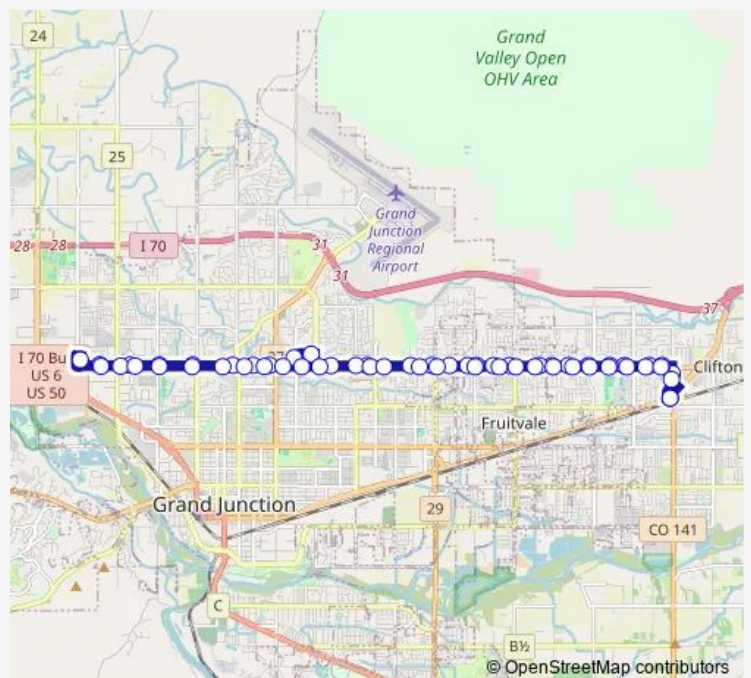

Clifton Transfer Station (32 Road and I-70 Business Loop)

32 Road south of Patterson Road (Clifton Library)

Patterson Road west of 32 Road

Patterson Road west of Entrada Street

Patterson Road east of Orchard Run Drive

Patterson Road west of 28 ¼ Road (Village Park Apartments)

Patterson Road east of 28 Road

Patterson Road west of Beechwood Street

**Route schedule**

Clifton Transfer Station (32 Road and I-70 Business Loop)  
 — Clifton Transfer Station (32 Road and I-70 Business Loop)

Monday	05:45
Tuesday	05:45
Wednesday	05:45
Thursday	05:45
Friday	05:45
Saturday	05:45
Sunday	—

**Route info**

Direction: Clifton Transfer Station (32 Road and I-70 Business Loop)

Stops: 58

Trip Duration: 0 hour 50 min

Hermosa Avenue west of 27 ½ Road (The Commons)

15th Street south of Hermosa Avenue (Larchwood)

Patterson Road west of 12th Street (Life Center)

Patterson Road west of 26 ¾ Road (by the Atm)

Patterson Road west of 7th Street (St. Mary's Hospital)