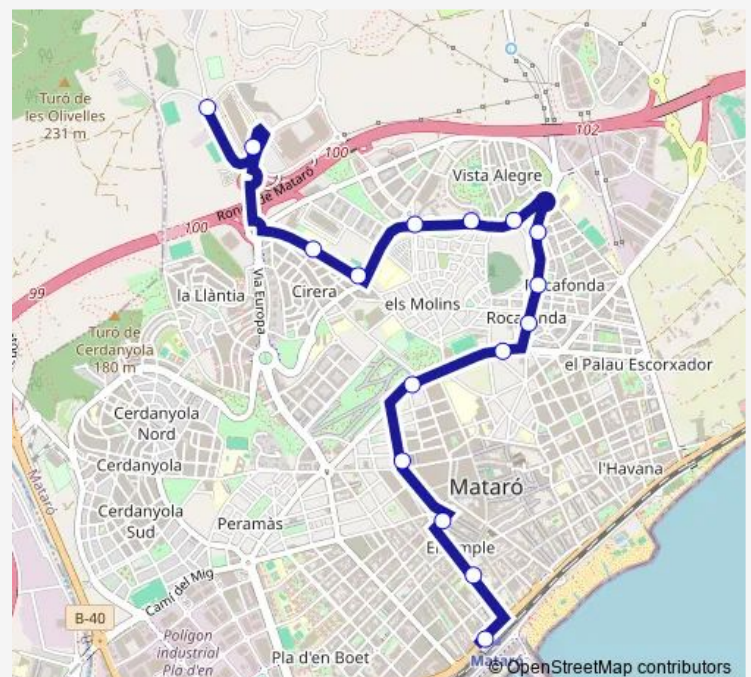

Bus 2 Rodalies - Hospital

[Go to website](#)

Direction

Rodalies — Hospital de Mataró

16 stops

[Open route schedule](#)

Rodalies

Lepant

Salvador Espriu

Sant Oleguer

CAP Cirera-Molins

Cirera

Mataró Parc

Hospital de Mataró

Route schedule

Rodalies — Hospital de Mataró

Monday 05:28-22:30

Tuesday 05:28-22:30

Wednesday 05:28-22:30

Thursday 05:28-22:30

Friday 05:28-22:30

Saturday 06:26-22:08

Sunday 07:59-22:00

Route info

Direction: Rodalies

Stops: 16

Trip Duration: 0 hour 31 min

2 — Rodalies - Hospital

2 Bus time schedules and route maps are available in an offline PDF at busmaps.com. Use the busmaps.com website to see live bus times, train schedule or subway schedule, and step-by-step directions for all public transit in Mataro