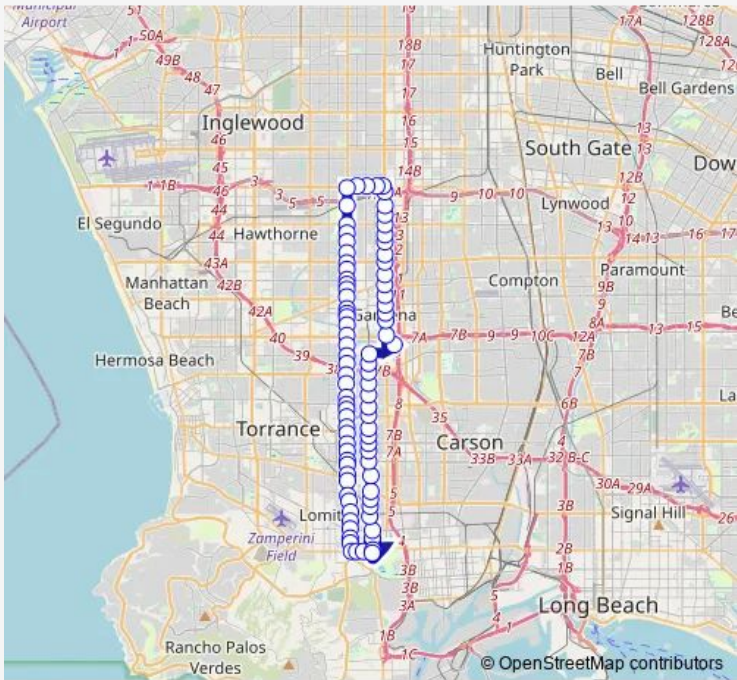

Bus 2 Line 2

[Go to website](#)

Direction
 Vermont Ave & 163rd St — Kaiser Hospital
 27 stops
[Open route schedule](#)

- Vermont Ave & 163rd St
- Vermont Ave & 168th St
- Vermont Ave & 170th St
- Vermont Ave & Artesia Bl
- Harbor Gateway Transit Center
- Gardena High School
- Normandie Ave & 182nd St
- Normandie Ave & 186th St
- Normandie Ave & 190th St
- Normandie Ave & Knox St
- Normandie Ave & Francisco St
- Normandie Ave & 204th St
- Normandie Ave & Torrance Bl
- Normandie Ave & Levinson St
- Normandie Ave & Carson St
- Normandie Ave & 220th St
- Normandie Ave & 223rd St
- Normandie Ave & 225th St
- Normandie Ave & 228th St
- Normandie Ave & Sepulveda Bl
- Normandie Ave & Oakhealth Dr

Route schedule
 Vermont Ave & 163rd St — Kaiser Hospital

| | |
|-----------|-------------|
| Monday | — |
| Tuesday | — |
| Wednesday | — |
| Thursday | — |
| Friday | — |
| Saturday | 05:09-06:09 |
| Sunday | 05:09-06:09 |

Route info
 Direction: Vermont Ave & 163rd St
 Stops: 27
 Trip Duration: 0 hour 29 min

Normandie Ave & Pasatiempo Ln

Normandie Ave & 245th St

Normandie Ave & Lomita Bl

Normandie Ave & 253rd St

PCH & Normandie

Normandie Ave & 253rd St

Normandie Ave & Lomita Bl

Normandie Ave & 245th St

Normandie Ave & Pasatiempo Ln

Normandie Ave & Oakhealth Dr

Normandie Ave & Sepulveda Bl

Normandie Ave & 228th St

Normandie Ave & 223rd St