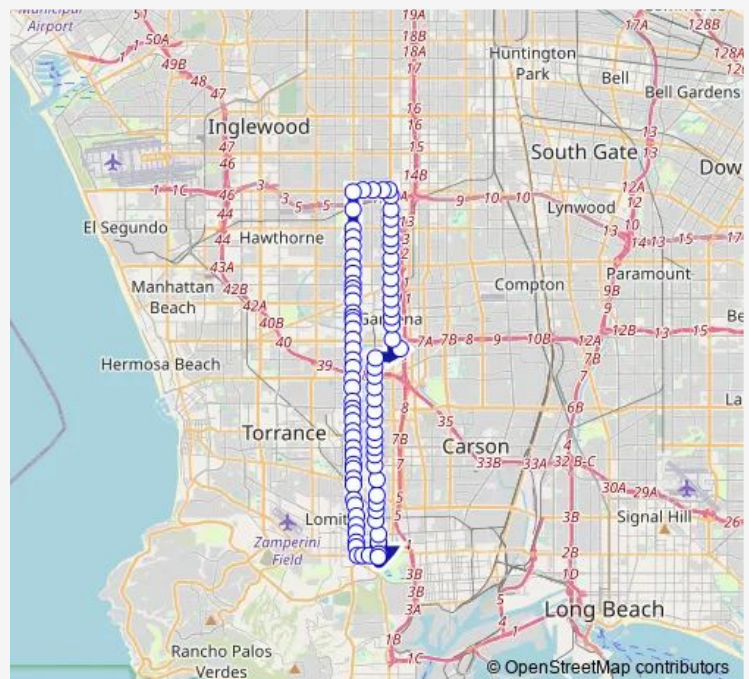

Normandie Ave & Torrance Bl

Normandie Ave & Levinson St

Normandie Ave & Carson St

Normandie Ave & 220th St

Normandie Ave & 223rd St

Normandie Ave & 225th St

Normandie Ave & 228th St

Normandie Ave & Sepulveda Bl

Normandie Ave & Oakhealth Dr

### Route schedule

Vermont Ave & 163rd St — Kaiser Hospital

Monday —

Tuesday —

Wednesday —

Thursday —

Friday —

Saturday 05:09-06:09

### Route info

Direction: Vermont Ave & 163rd St

Stops: 27

Trip Duration: 0 hour 29 min

2 — Line 2

Normandie Ave & Pasatiempo Ln

Normandie Ave & 245th St

Normandie Ave & Lomita Bl