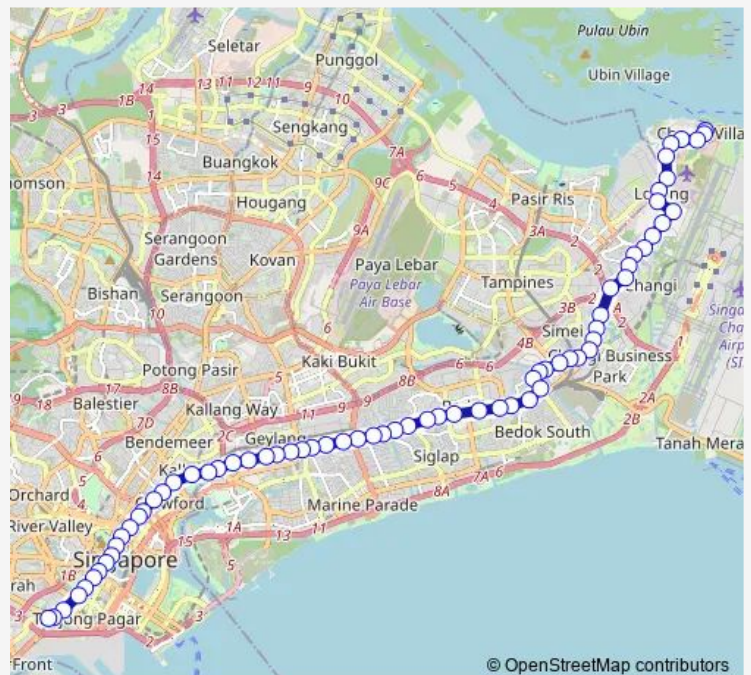

Thursday 05:20

Friday 05:20

Saturday 05:20

Sunday 05:40

Route info

Direction: Changi Village Ter

Stops: 69

Trip Duration: 1 hour 44 min