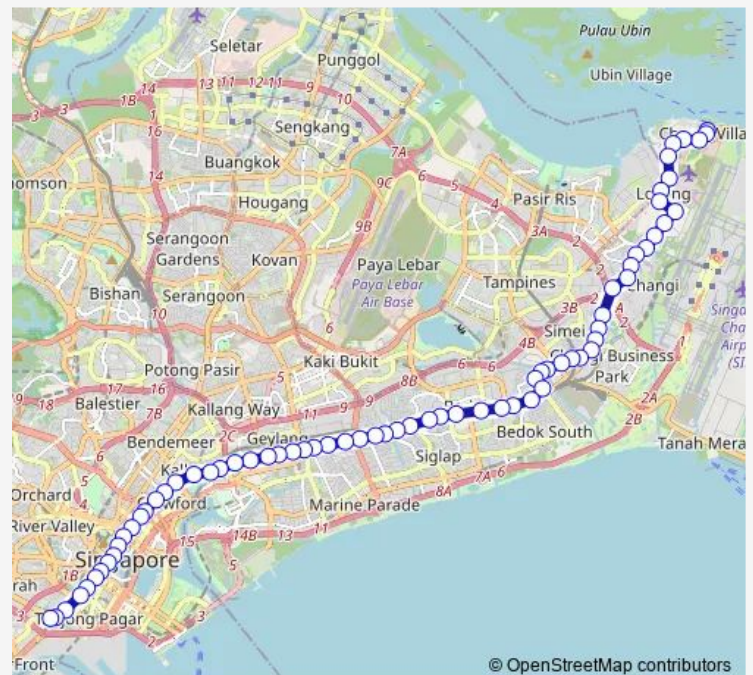

Thursday 05:20

Friday 05:20

Saturday 05:20

Sunday 05:40

Route info

Direction: Changi Village Ter

Stops: 69

Trip Duration: 1 hour 44 min