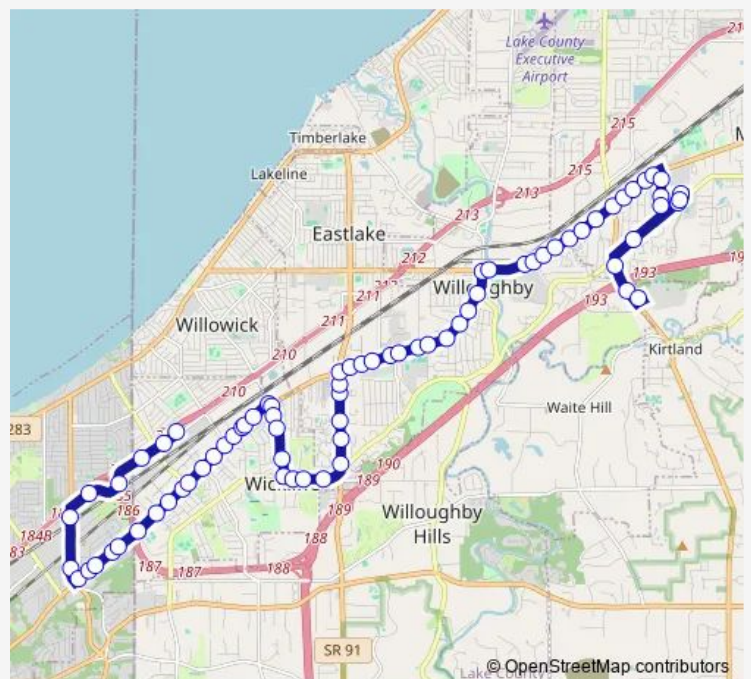

SR-20 Euclid Ave. & Robinhood Dr.

**Route schedule**

Lakeland Transit Center (Depart) — Wickliffe Park-N-Ride (Arrive)

Monday 04:55-20:15

Tuesday 04:55-20:15

Wednesday 04:55-20:15

Thursday 04:55-20:15

Friday 04:55-20:15

Saturday 08:15-18:15

Sunday —

**Route info**

Direction: Lakeland Transit Center (Depart)

Stops: 65

Trip Duration: 0 hour 44 min

2 — Mentor - Euclid

Willo Plaza

SR-20 Euclid Ave. & Beidler RD-Willo Medical Bldg

SR-20 Euclid Ave. & E.355th St.

SR-20 Euclid Ave. & Chick-FIL-A

SR-20 Euclid Ave. & SR-91 SOM Center Rd.

SR 91-SOM Center RD. & SOM Place Apts.

SR 91-SOM Center RD. & OAK Tree Dr.

## Route info

Direction: Wickliffe Park-N-Ride (Depart)

Stops: 74

Trip Duration: 0 hour 51 min

SR-20 Euclid Ave. & Rush RD.- Manor Apts.

Rush RD. & SR-20 Euclid Ave.

Rush RD. & Dennis Dr.

Rush RD. & Grant Rd.