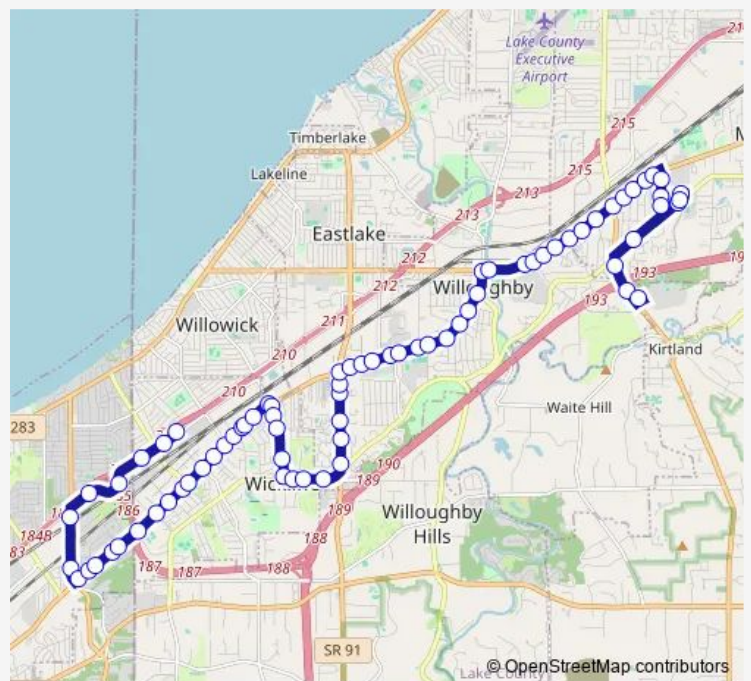

Bus 2 Mentor - Euclid

[Go to website](#)

Direction
 Lakeland Transit Center (Depart) — Wickliffe Park-N-Ride (Arrive)
 65 stops
[Open route schedule](#)

- Lakeland Transit Center (Depart)
- SR-306 Reynolds RD. & I-90 Ramp
- SR-306 Broadmoor RD. & SR-84 (NE Corner)
- SR-306 Reynolds RD. & Crossfield Ave.
- SR-306 Reynolds RD. & Lake County Broadmoor Sch.
- SR-306 Reynolds RD. & Broadmoor Circle
- SR-20 Mentor Ave.- Points East
- SR-20 Mentor Ave. & Queensdale Apts.
- SR-20 Mentor Ave. & THE News-Herald
- SR-20 Mentor Ave. & Bumpers Bar
- SR-20 Mentor Ave. & Pelton Rd.
- SR-20 Mentor AVE & Kirtland RD. (NW Corner)
- SR-20 Mentor Ave. & Across From Fine Arts
- Erie ST. & Vine ST. (Wb)
- SR-20 Euclid Ave. & Sharpe Ave.
- SR-20 Euclid Ave. & Willoughby Baptist Church
- SR-20 Euclid Ave. & Grove Ave. Apts.
- SR-20 Euclid Ave. & Maple St.
- SR-20 Euclid Ave. & Shankland Rd.
- SR-20 Euclid Ave. & Hamann Parkway
- SR-20 Euclid Ave. & Robinhood Dr.

Route schedule

Lakeland Transit Center (Depart) — Wickliffe Park-N-Ride (Arrive)

Monday	04:55-20:15
Tuesday	04:55-20:15
Wednesday	04:55-20:15
Thursday	04:55-20:15
Friday	04:55-20:15
Saturday	08:15-18:15
Sunday	—

Route info

Direction: Lakeland Transit Center (Depart)

Stops: 65

Trip Duration: 0 hour 44 min

2 — Mentor - Euclid

Willo Plaza

SR-20 Euclid Ave. & Beidler RD-Willo Medical Bldg

SR-20 Euclid Ave. & E.355th St.

SR-20 Euclid Ave. & Chick-FIL-A

SR-20 Euclid Ave. & SR-91 SOM Center Rd.

SR 91-SOM Center RD. & SOM Place Apts.

SR 91-SOM Center RD. & OAK Tree Dr.

SR 91-SOM Center RD. & BIG Turtle II Dr.

SR 91-SOM Center RD. & Colonial Boulevard