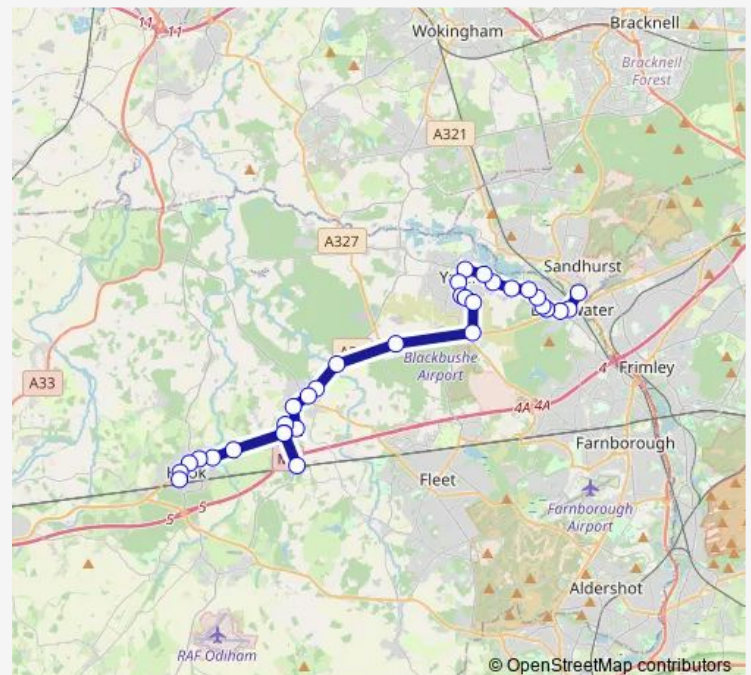

### Route schedule

The Meadows — Rail Station

Monday 08:48-12:15

Tuesday —

Wednesday 08:48-12:15

Thursday —

Friday —

Saturday —

### Route info

Direction: The Meadows

Stops: 32

Trip Duration: 0 hour 45 min

■ 2 — Camberley - Hartley Wintney - Hook

St Marys Park

The Phoenix Inn

Mortimer Close

Station

Mortimer Close

Borough Court Road

Holt Lane

Hook House Farm

Gefferys House

New White Hart

Rail Station

## Route info

Direction: Rail Station

Stops: 30

Trip Duration: 0 hour 40 min

Reading Road

Frogmore Park Drive

Willow Lane

Rail Station & PO