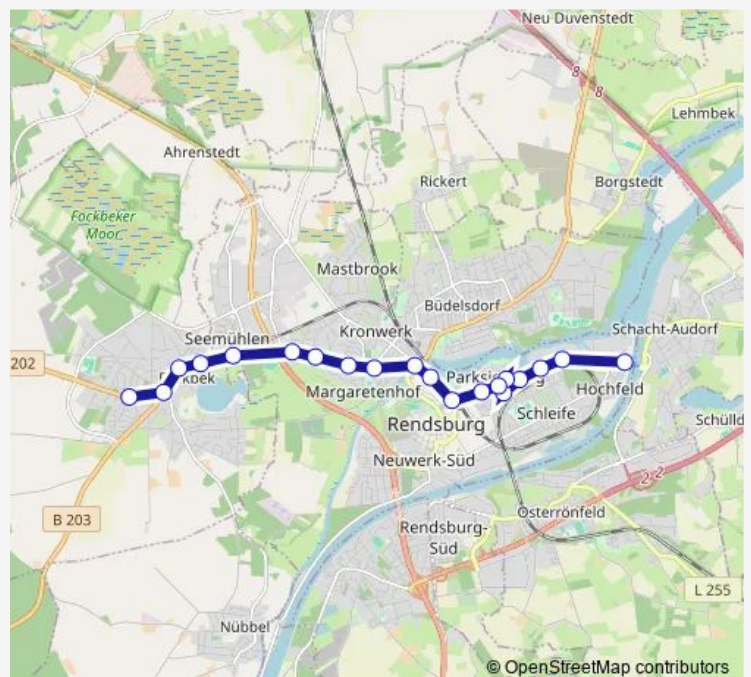

Direction

Fockbek Hohner Berg — Rendsburg Nobisfähre

22 stops

[Open route schedule](#)

Fockbek Hohner Berg

Fockbek Einkaufszentrum

Fockbek Sportplatz

Fockbek Zum Kratt

Rendsburg Werft Nobiskrug

Route schedule

Fockbek Hohner Berg — Rendsburg Nobisfähre

Monday —

Tuesday 05:44-18:44

Wednesday —

Thursday —

Friday —

Saturday —

Sunday —

Route info

Direction: Fockbek Hohner Berg

Stops: 22

Trip Duration: 0 hour 32 min

Direction

undefined — undefined

0 stops

[Open route schedule](#)**Route schedule**

undefined — undefined

Monday	—
Tuesday	05:17-18:17
Wednesday	—
Thursday	—
Friday	—
Saturday	—
Sunday	—

Route info

Direction:

Stops: 0

Trip Duration: — min