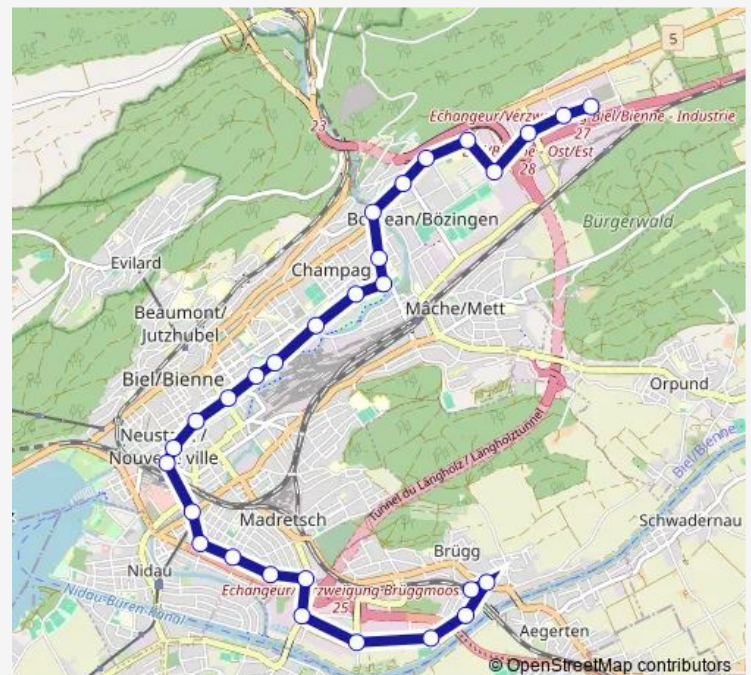

Saturday —

Sunday —

Route info

Direction: Biel/Bienne, Centre Boujean

Stops: 29

Trip Duration: 0 hour 28 min

Biel/Bienne, Heideweg/Landes

Biel/Bienne, Erlacherweg/Cerl.

Thursday 21:21

Friday —

Saturday —

Sunday —

Route info

Direction: Brügg BE, Bahnhof

Stops: 29

Trip Duration: 0 hour 26 min