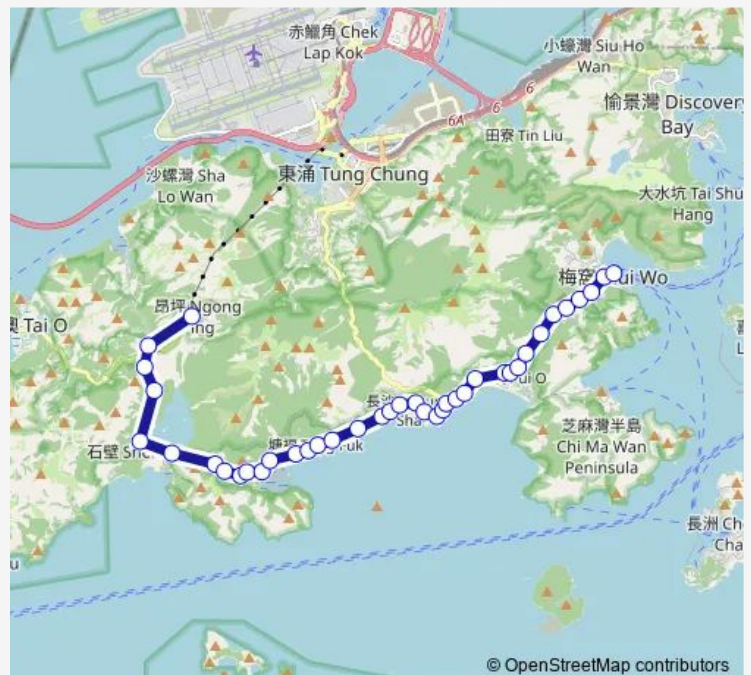

[Nlb] South Lantau Submarine Cable Station

[Nlb] MA PO Ping Road Junction

[Nlb] Tong FUK Village

[Nlb] Tong FUK Beach

[Nlb] Upper Cheung SHA Beach

[Nlb] Cheung SHA Bridge

[Nlb] Butterfly Crest

[Nlb] Leyburn Villas

### Route schedule

[Nlb] Ngong Ping — [Nlb] MUI WO Ferry Pier

Monday 11:35-18:35

Tuesday 11:35-18:35

Wednesday 11:35-18:35

Thursday 11:35-18:35

Friday 11:35-18:35

Saturday 12:10-18:20

### Route info

Direction: [Nlb] Ngong Ping

Stops: 39

Trip Duration: 0 hour 45 min

■ 2 — MUI WO Ferry Pier - Ngong Ping

[Nlb] Cheung SHA HA Tsuen

[Nlb] Cheung SHA Police Headquarters

[Nlb] Cheung SHA Sheung Tsuen