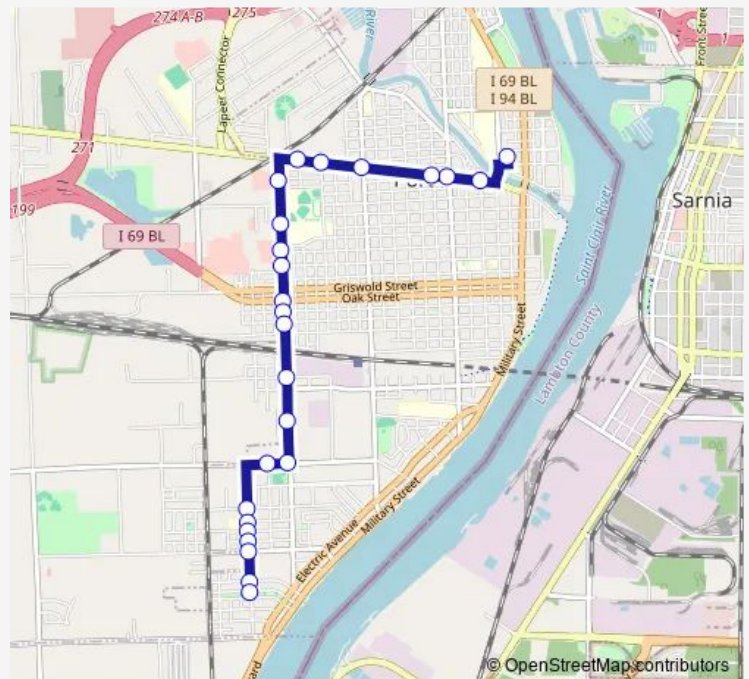

Bus 2 Route 2

[Go to website](#)

Direction
 Downtown Transfer Center — 28th St/ North Blvd
 25 stops
[Open route schedule](#)

- Downtown Transfer Center
- Lapeer Ave/ 8th St
- Lapeer Ave/ 10th St
- Lapeer Ave/ 11th St
- Lapeer Ave/ 16th St
- Lapeer Ave/ 20th St
- Lapeer Ave/ 22nd St @ Swerve
- 24th St/ Katherine St @ Taco Bell
- 24th St @ Subway
- 24th St/ Court St - Shelter @ Kroger
- 24th St/ Chestnut St
- 24th St/ Oak St
- 24th St/ Division St
- 24th St/ Minnie St
- 24th St/ Petite St
- 24th St/ Vine St
- 24th St/ Dove St
- Dove St/ 26th St
- 28th St/ John L Portis Dr
- 28th St/ Manuel St
- 28th St/ Vanness St

Route schedule

Downtown Transfer Center — 28th St/ North Blvd

Monday	06:15-22:45
Tuesday	06:15-22:45
Wednesday	06:15-22:45
Thursday	06:15-22:45
Friday	06:15-22:45
Saturday	07:45-22:45
Sunday	—

Route info

Direction: Downtown Transfer Center
 Stops: 25
 Trip Duration: 0 hour 20 min

2 — Route 2

28th St/ Little St

28th St/ Moak St

28th St/ Conner St

28th St/ North Blvd

Direction

28th St/ North Blvd — Downtown Transfer Center

Thursday 06:35-23:05

Friday 06:35-23:05

Saturday 08:05-23:05

Sunday —

Route info

Direction: 28th St/ North Blvd

Stops: 25

Trip Duration: 0 hour 20 min