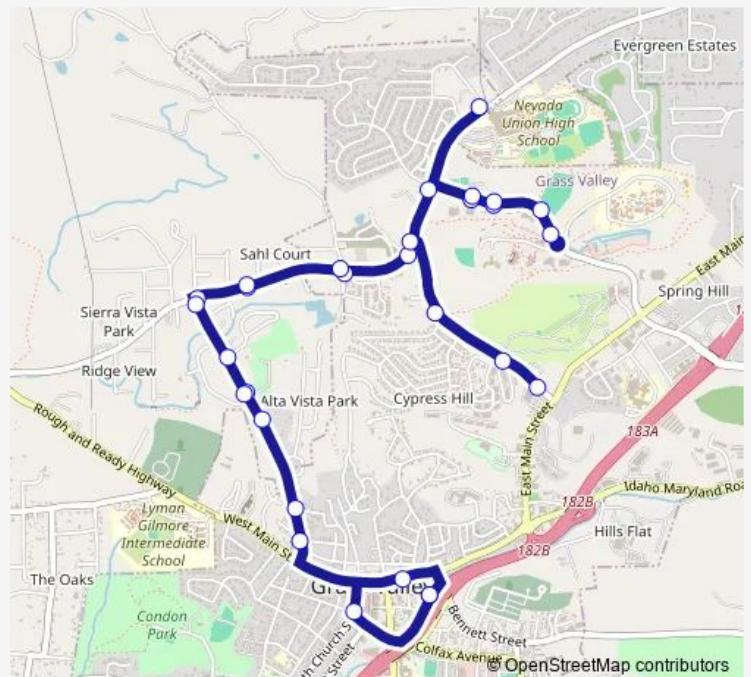

Hughes Rd at Lidster Ave

Rockwood Dr at Hughes Rd

Hughes Rd at Sierra Cinemas

400 Sierra College Dr

380 Sierra College Dr

Sierra College Dr at Briarpatch Co-op

Sierra College Dr at Rotary Fields

Sierra College Dr across from 380 Medical Building

Sierra College Dr across from 400 Medical Building

Ridge Rd at Ventana Sierra Dr across from Nevada Union High School

Ridge Rd at Morgan Ranch Dr

Route schedule

Tinloy St at Bank St — Tinloy St at Bank St

Monday	07:30-18:30
Tuesday	07:30-18:30
Wednesday	07:30-18:30
Thursday	07:30-18:30
Friday	07:30-18:30
Saturday	07:30-14:30
Sunday	—

Route info

Direction: Tinloy St at Bank St

Stops: 29

Trip Duration: 0 hour 25 min

2 — Grass Valley Downtown - Ridge Road

Ridge Rd across from Hughes Rd

Ridge Rd at Slate Creek Rd

Ridge Rd at Ridge Feed

Alta St at Express Mart

Alta St across from Devere Mautino Park

Alta St at Linden Ave

City Hall