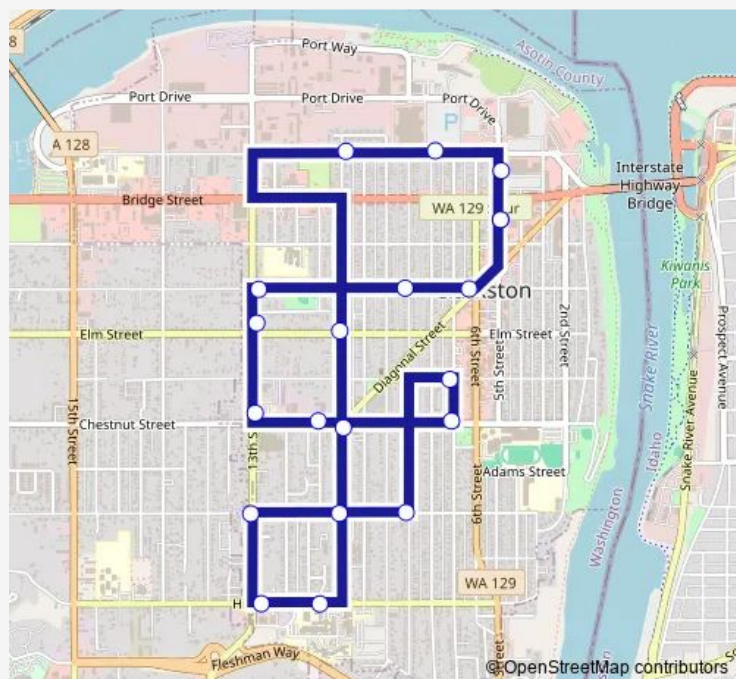

Walmart Green Line Shelter

Asotin Co Housing Authority

12th Street and Elm Street

12th Street and Chestnut Shelter

Tri - State Memorial Hospital

Highland Grocery

13th & Libby

12th and Libby

6th and Maple

Dshs Blue Line Shelter

Route schedule

Dshs Blue Line Shelter — Dshs Blue Line Shelter

Monday 07:47-17:47

Tuesday 07:47-17:47

Wednesday 07:47-17:47

Thursday 07:47-17:47

Friday 07:47-17:47

Saturday 09:47-14:47

Sunday —

Route info

Direction: Dshs Blue Line Shelter

Stops: 20

Trip Duration: 0 hour 18 min

2 — Green Line