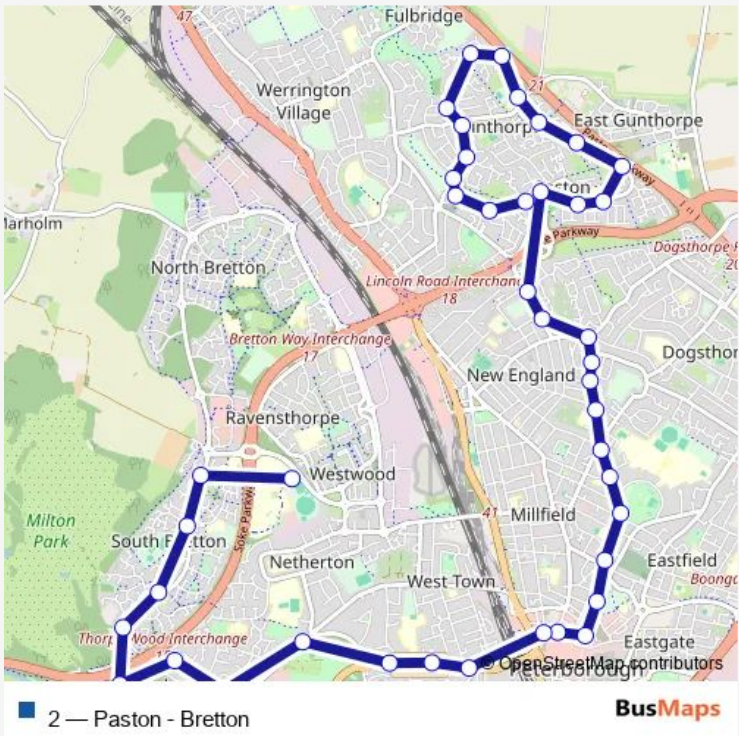

Bus 2 Paston - City Hospital

[Go to website](#)

Direction
 City Hospital Bretton Gate — Ridings School
 43 stops
[Open route schedule](#)

- City Hospital Bretton Gate
- City Hospital Main Entrance
- City Hospital Mental Health Unit
- Deerleap
- Muskham
- Copeland
- Fitzwilliam Hosp
- Police Headquarters
- Fox and Hounds
- Woburn Close
- Thorpe Hall
- Thorpe Meadows
- High School
- Kirkwood Close
- Queensgate Bus Stn
- Tesco
- Broadway Cinema
- Kings School
- Central Park
- Queens Drive
- Park Road Corner

Route schedule
 City Hospital Bretton Gate — Ridings School

Monday	06:06-22:35
Tuesday	06:06-22:35
Wednesday	06:06-22:35
Thursday	06:06-22:35
Friday	06:06-22:35
Saturday	06:11-22:35
Sunday	09:00-22:35

Route info
 Direction: City Hospital Bretton Gate
 Stops: 43
 Trip Duration: 0 hour 53 min

Chadburn

Ridings School

Tennyson Road

Shakespeare Avenue

Bluebell Inn

Grange Avenue

Brownlow Road

Exeter Road

Thursday 04:55-22:20

Friday 04:55-22:20

Saturday 04:55-22:20

Sunday 08:21-22:20

Route info

Direction: Pittneys

Stops: 42

Trip Duration: 0 hour 42 min