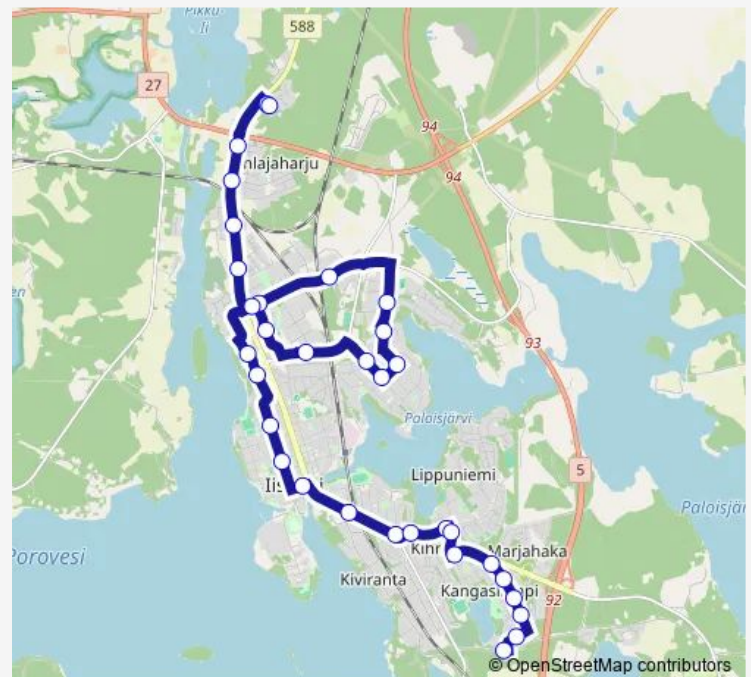

Thursday 12:10-16:15

Friday 12:10-16:15

Saturday —

Sunday —

Route info

Direction: Riekonpolku P

Stops: 34

Trip Duration: 0 hour 40 min