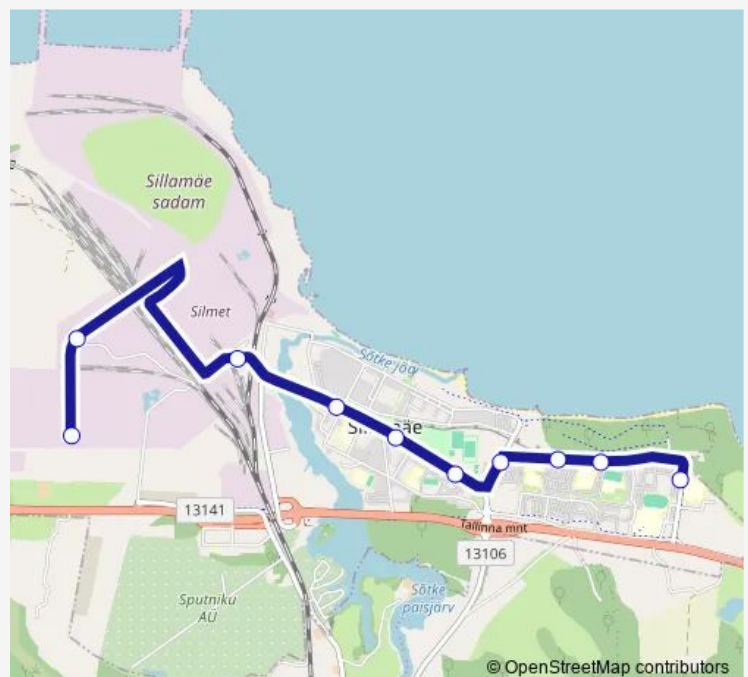

Bus 2 Kannuka - Tehase

[Go to website](#)

Direction

Plastiku — Kannuka

9 stops

[Open route schedule](#)

Plastiku

Tehase

Sauna

Kultuurimaja

Sõpruse

Politsei

Kiriku

Hariduse

Kannuka

Route schedule

Plastiku — Kannuka

Monday	16:20-00:25⁺¹
Tuesday	16:20-00:25⁺¹
Wednesday	16:20-00:25⁺¹
Thursday	16:20-00:25⁺¹
Friday	16:20-00:25⁺¹
Saturday	—
Sunday	—

Route info

Direction: Plastiku

Stops: 9

Trip Duration: 0 hour 20 min

2 — Kannuka - Tehase