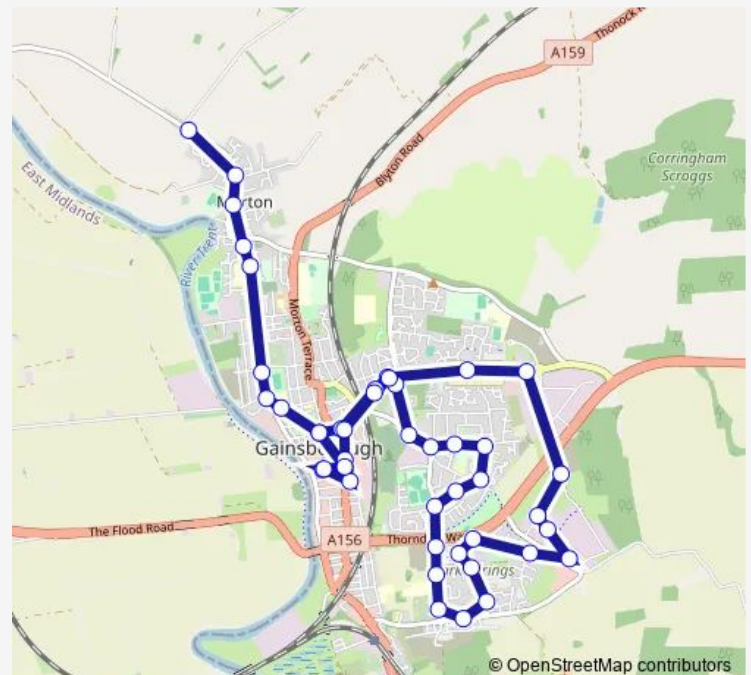

### Route schedule

Bus Station — Forum Dental Surgery

Monday 08:50-17:50

Tuesday 08:50-17:50

Wednesday 08:50-17:50

Thursday 08:50-17:50

Friday 08:50-17:50

Saturday 08:50-17:50

### Route info

Direction: Bus Station

Stops: 43

Trip Duration: 0 hour 47 min

2 — Morton - Park Springs

The Drive

Dorton Avenue

Heapham Crescent