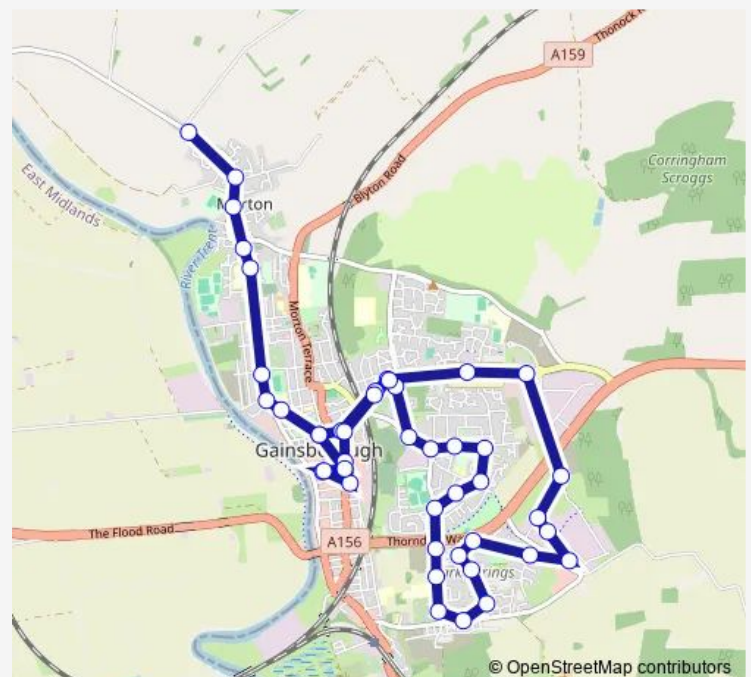

Foxby Court

Oil Wells Site

Park Springs Road

Route schedule

Bus Station — Forum Dental Surgery

Monday 08:50-17:50

Tuesday 08:50-17:50

Wednesday 08:50-17:50

Thursday 08:50-17:50

Friday 08:50-17:50

Saturday 08:50-17:50

Sunday —

Route info

Direction: Bus Station

Stops: 43

Trip Duration: 0 hour 47 min

2 — Morton - Park Springs

The Drive

Dorton Avenue

Heapham Crescent

Charles Baines School

White's Wood Lane School

Heapham Road

Cemetery

Highfield Lodge

Lime Tree Avenue

Hawthorn Avenue

Surgery

Marshall's Yard

Tesco

Bus Station

Marshall's Yard