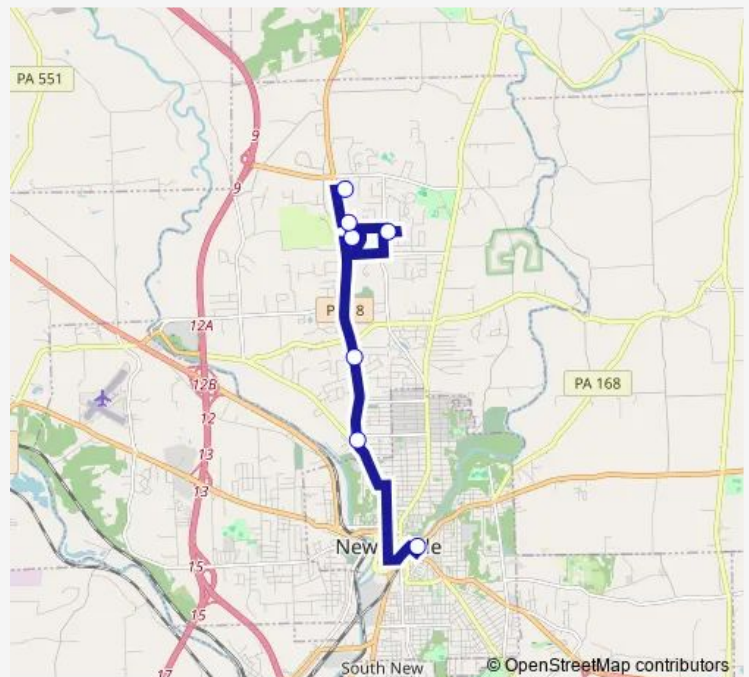

Tuesday 06:40-11:40

Wednesday 06:40-11:40

Thursday 06:40-11:40

Friday 06:40-11:40

Saturday —

Sunday —

Route info

Direction: Enclave Drive

Stops: 7

Trip Duration: 0 hour 25 min

2 — North City / Neshannock Township

Direction

Enclave Drive — Transfer Center

7 stops

[Open route schedule](#)

Enclave Drive

Direction: Enclave Drive

Stops: 7

Trip Duration: 0 hour 25 min

Direction

Transfer Center — Enclave Drive

7 stops

[Open route schedule](#)

Transfer Center

Monday	06:15-17:15
Tuesday	06:15-17:15
Wednesday	06:15-17:15
Thursday	06:15-17:15
Friday	06:15-17:15
Saturday	09:15-16:15
Sunday	—

Route info

Direction: Transfer Center

Stops: 7

Trip Duration: 0 hour 25 min