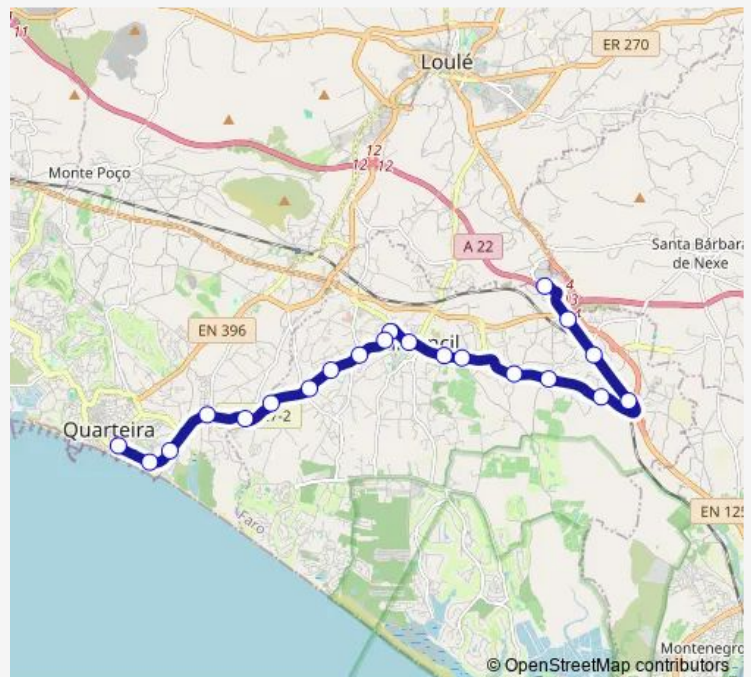

Thursday 09:00-19:30

Friday 09:00-19:30

Saturday 09:00-19:30

Sunday 09:00-19:30

Route info

Direction: Mar Shopping Algarve

Stops: 21

Trip Duration: 0 hour 25 min

2 — Quarteira – Marshopping

## Direction

Quarteira (Terminal Rodoviário) — Mar Shopping Algarve

22 stops

[Open route schedule](#)

Quarteira (Terminal Rodoviário)

Quarteira (S. Pedro do Mar)

Quarteira (Pq. Campismo)

Fonte Santa (Rotunda)