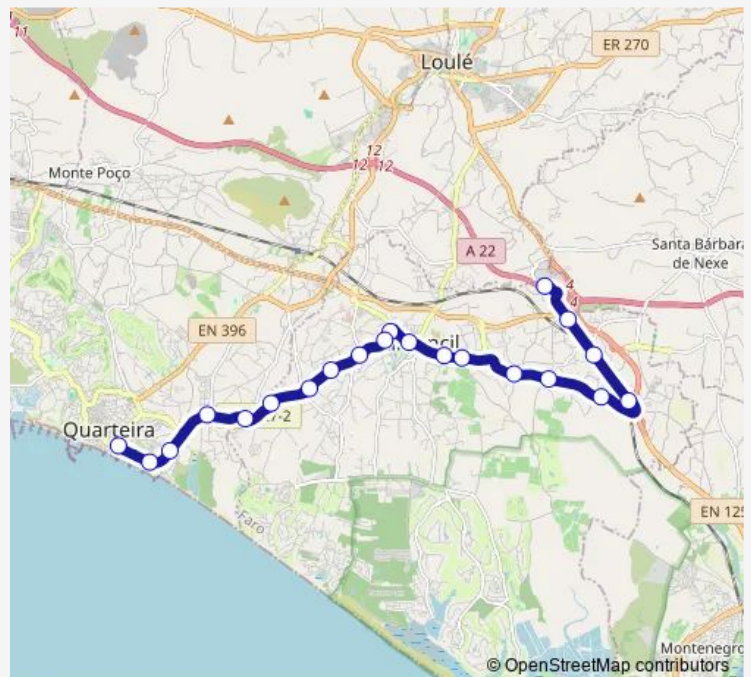

Thursday 09:00-19:30

Friday 09:00-19:30

Saturday 09:00-19:30

Sunday 09:00-19:30

Route info

Direction: Mar Shopping Algarve

Stops: 21

Trip Duration: 0 hour 25 min

2 — Quarteira – Marshopping

Direction

Quarteira (Terminal Rodoviário) — Mar Shopping Algarve

22 stops

[Open route schedule](#)

Quarteira (Terminal Rodoviário)

Quarteira (S. Pedro do Mar)

Quarteira (Pq. Campismo)

Thursday 08:15-18:15

Friday 08:15-18:15

Saturday 08:15-18:15

Sunday 08:15-18:15

Route info

Direction: Quarteira (Terminal Rodoviário)

Stops: 22

Trip Duration: 0 hour 25 min