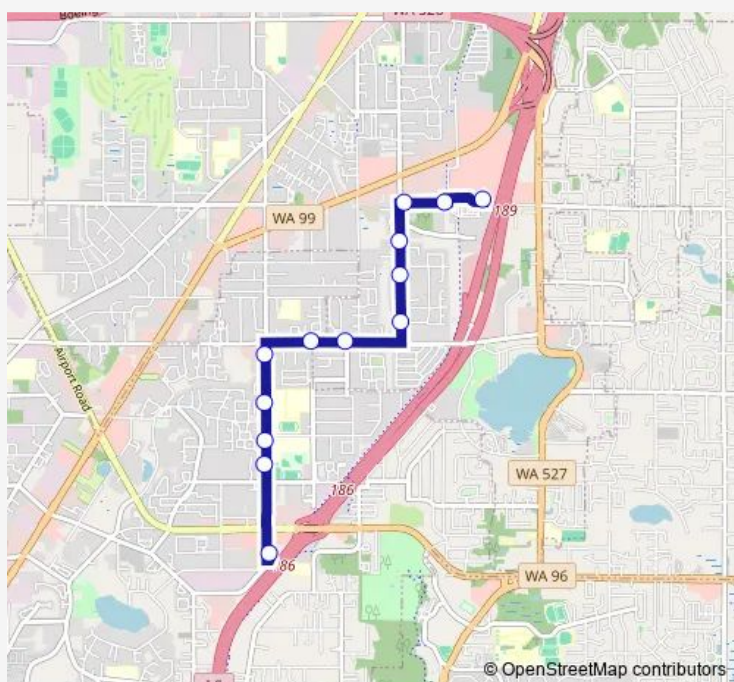

100TH ST SE & 7TH AVE SE - WB

7TH AVE SE & 103RD PL SE - SB

7TH AVE SE & 105TH PL SE - SB

7TH AVE SE & 110TH ST SE - SB

112TH ST SE & 2ND AVE SE - WB

112TH ST SE & MERIDIAN PL W - WB

4TH AVE W & 112TH ST SW - SB

4TH AVE W & 116TH ST SW - SB

4TH AVE W & 120TH ST SW - SB

4TH AVE W & 124TH ST SW - SB

MARINER PARK AND RIDE - Bay 4

Route schedule

MALL STATION - BAY 2 — MARINER PARK AND RIDE - Bay 4

Monday 04:55-20:15

Tuesday 04:55-20:15

Wednesday 04:55-20:15

Thursday 04:55-20:15

Friday 04:55-20:15

Saturday 09:00-19:30

Sunday 09:45-19:30

Route info

Direction: MALL STATION - BAY 2

Stops: 13

Trip Duration: 0 hour 11 min

2 — S to Mariner P&R - N to Mall Station

Direction

MARINER PARK AND RIDE - Bay 4 — MALL STATION - BAY 2

15 stops

[Open route schedule](#)

MARINER PARK AND RIDE - Bay 4

4TH AVE W & 124TH ST SW - NB