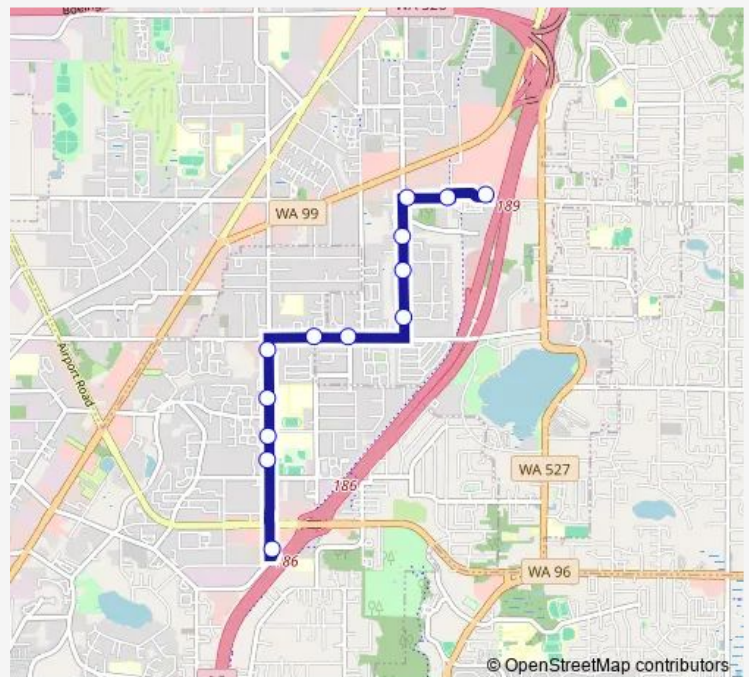

4TH AVE W & 116th ST SW - Sb

4TH AVE W & 120th ST SW - Sb

4TH AVE W & 124th ST SW - Sb

Mariner Park AND Ride - Bay 4

Route schedule

Mall Station - BAY 2 — Mariner Park AND Ride - Bay 4

Monday 04:55-20:15

Tuesday 04:55-20:15

Wednesday 04:55-20:15

Thursday 04:55-20:15

Friday 04:55-20:15

Saturday 09:00-19:30

Sunday 09:45-19:30

Route info

Direction: Mall Station - BAY 2

Stops: 13

Trip Duration: 0 hour 11 min

2 — S to Mariner P&R - N to Mall Station

Direction

Mariner Park AND Ride - Bay 4 — Mall Station - BAY 2

15 stops

[Open route schedule](#)

Mariner Park AND Ride - Bay 4

4TH AVE W & 124th ST SW - Nb

7TH AVE SE & 105th ST SE - Nb

7TH AVE SE & Bruskrud RD - Nb

100th ST SE & 7TH AVE SE - Eb

100th ST SE & 100th PL SE - Eb

100th ST & West Mall DR - EB - Drop OFF Only

Mall Station - BAY 2

Route schedule

Mariner Park AND Ride - Bay 4 — Mall Station - BAY 2