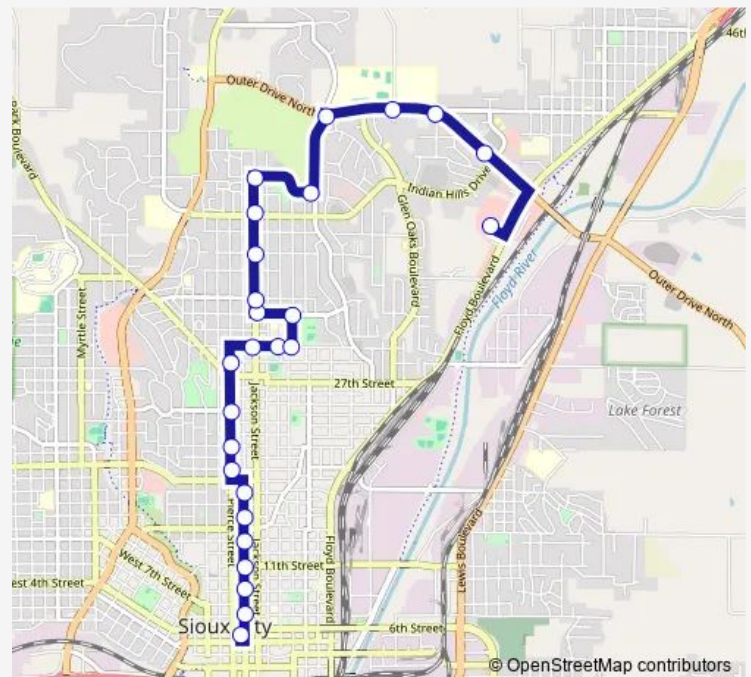

29th St & Jennings St

29th St & Virginia St

31st St & Virginia St

31st St & Jackson St

Jackson St & 32nd St

Jackson St & 34th St

Jackson St & 36th St

Jackson St & 38th St

37th St & Cheyenne Blvd

### Route schedule

MLK Transportation Center — Wal-Mart - Floyd Blvd

Monday 06:30-17:30

Tuesday 06:30-17:30

Wednesday 06:30-17:30

Thursday 06:30-17:30

Friday 06:30-17:30

Saturday 07:30-17:30

### Route info

Direction: MLK Transportation Center

Stops: 26

Trip Duration: 0 hour 23 min

2 — Pierce Jackson

Cheyenne Blvd & Outer Dr - North High

Outer Dr & Buckwalter Dr

Outer Dr & Division St