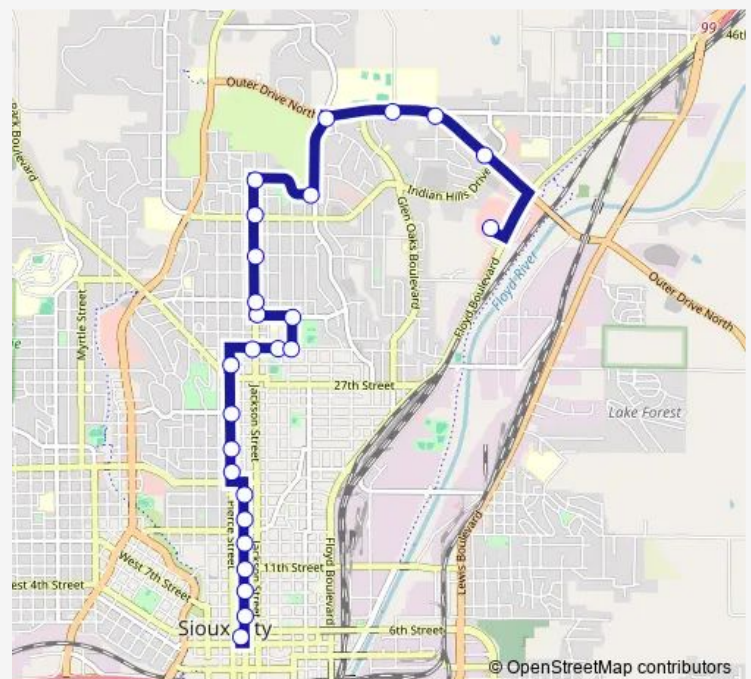

Jackson St & 36th St

Jackson St & 38th St

37th St & Cheyenne Blvd

Route schedule

MLK Transportation Center — Wal-Mart - Floyd Blvd

Monday 06:30-17:30

Tuesday 06:30-17:30

Wednesday 06:30-17:30

Thursday 06:30-17:30

Friday 06:30-17:30

Saturday 07:30-17:30

Sunday —

Route info

Direction: MLK Transportation Center

Stops: 26

Trip Duration: 0 hour 23 min

2 — Pierce Jackson

Cheyenne Blvd & Outer Dr - North High

Outer Dr & Buckwalter Dr

Outer Dr & Division St

Outer Dr & Indian Hills Dr

Wal-Mart - Floyd Blvd

Direction

Wal-Mart - Floyd Blvd — MLK Transportation Center

27 stops

[Open route schedule](#)

Wal-Mart - Floyd Blvd

Indian Hills Dr & Outer Dr

Outer Dr & Division St

Outer Dr & Buckwalter Dr

Outer Dr & Cheyenne Blvd

Hamilton Blvd & Outer Dr - Family Practice