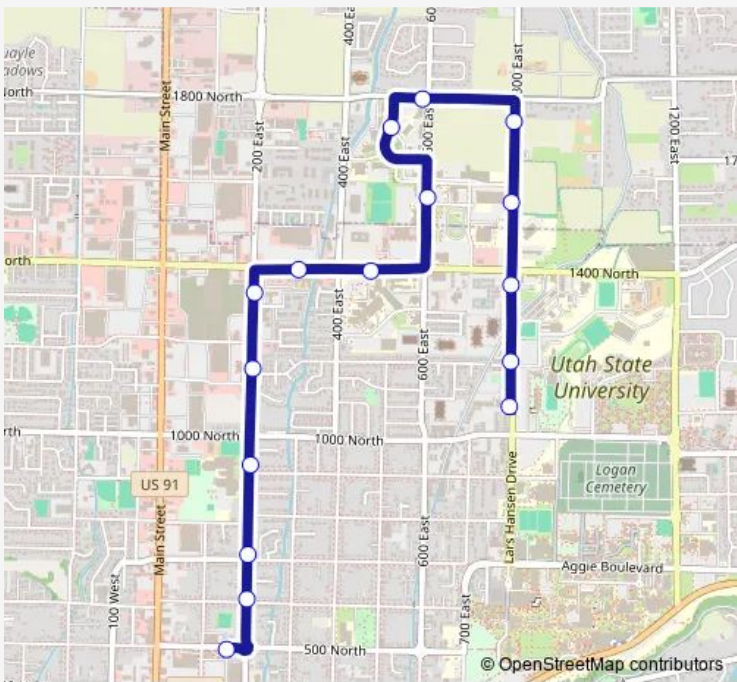

## Bus 2 L.R. Hospital - 800 E

[Go to website](#)

**Direction**  
 1521 North 800 East(Inovar) — 150 East 500 North(Transit Center)  
 14 stops  
[Open route schedule](#)

- 1521 North 800 East(Inovar)
- 1380 North 800 East(Oakridge Apts)
- 1200 North 800 East(Riverside Apts)
- 1111 North 800 East(Blue Square)
- 695 East 1000 North(USU Credit Union)
- 1090 North 600 East
- 1320 North 600 East(Bear River Health Dept)
- 545 East 1400 North(Lees Market)
- 313 East 1400 North(Lowes)
- 1365 North 200 East(CV Mall)
- 1201 North 200 East(Midas)
- 979 North 200 East(Mt. Logan Middle School)
- 165 East 700 North
- 150 East 500 North(Transit Center)

Route schedule

1521 North 800 East(Inovar) — 150 East 500 North(Transit Center)

Monday	06:13-20:11
Tuesday	06:13-20:11
Wednesday	06:13-20:11
Thursday	06:13-20:11
Friday	06:13-20:11
Saturday	10:13-18:11
Sunday	—

**Route info**

Direction: 1521 North 800 East(Inovar)

Stops: 14

Trip Duration: 0 hour 14 min

**Direction**

150 East 500 North(Transit Center) — 1111 North 800 East(Blue Square)

16 stops

[Open route schedule](#)

150 East 500 North(Transit Center)

604 North 200 East

704 North 200 East

918 North 200 East(Across from Middle School)

1206 North 200 East

1360 North 200 East(Spring Hollow Apts/across from Mall)

330 East 1400 North(Car Wash/Legacy House)