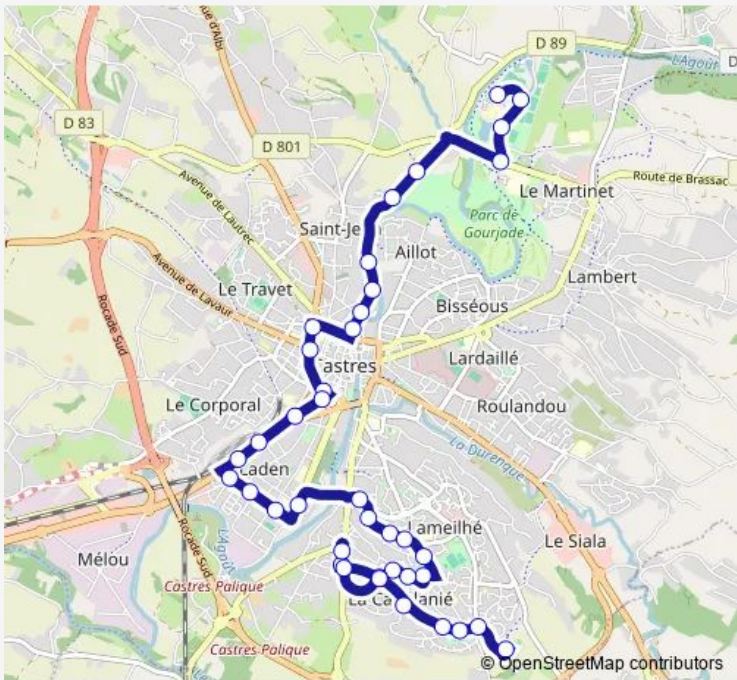

[Go to website](#)

Direction
 Borde Basse — College Thomas Pesquet
 39 stops
[Open route schedule](#)

- Borde Basse
- Tennis
- Plan D'Eau
- Archipel
- Gourjade
- Rocher DE Lunel
- Roquecourbe
- Agout
- Roucayrol
- Mahuzies
- College Jean-Jaures
- Zola
- Eveche
- Albert 1er
- Magenta
- Gare Sncf
- Petit Train
- Arsenal
- Laden
- Barral
- Triolet

Route schedule
 Borde Basse — College Thomas Pesquet

Monday	06:36-19:22
Tuesday	06:36-19:22
Wednesday	06:36-19:22
Thursday	06:36-19:22
Friday	06:36-19:22
Saturday	06:36-18:50
Sunday	—

Route info
 Direction: Borde Basse
 Stops: 39
 Trip Duration: 0 hour 37 min

Milhaud

College Thomas Pesquet

Direction

College Thomas Pesquet — Borde Basse

39 stops

[Open route schedule](#)

College Thomas Pesquet

Bernadou