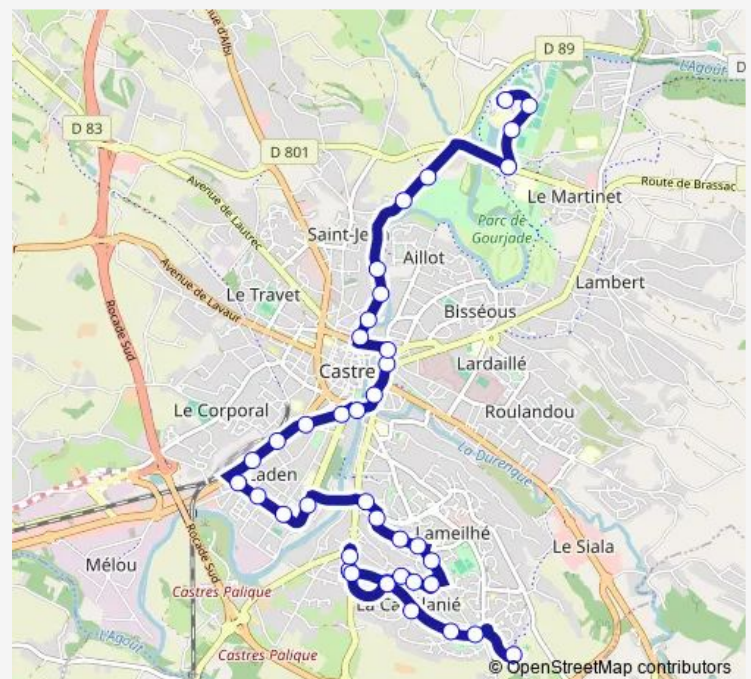

Triolet

Route schedule

Borde Basse — College Thomas Pesquet

Monday 06:36-19:22

Tuesday 06:36-19:22

Wednesday 06:36-19:22

Thursday 06:36-19:22

Friday 06:36-19:22

Saturday 06:36-18:50

Sunday —

Route info

Direction: Borde Basse

Stops: 39

Trip Duration: 0 hour 37 min

Lameilhe

Gauguin

Tuesday 06:41-19:00

Wednesday 06:41-19:00

Thursday 06:41-19:00

Friday 06:41-19:00

Saturday 06:41-19:00

Sunday —

Route info

Direction: College Thomas Pesquet