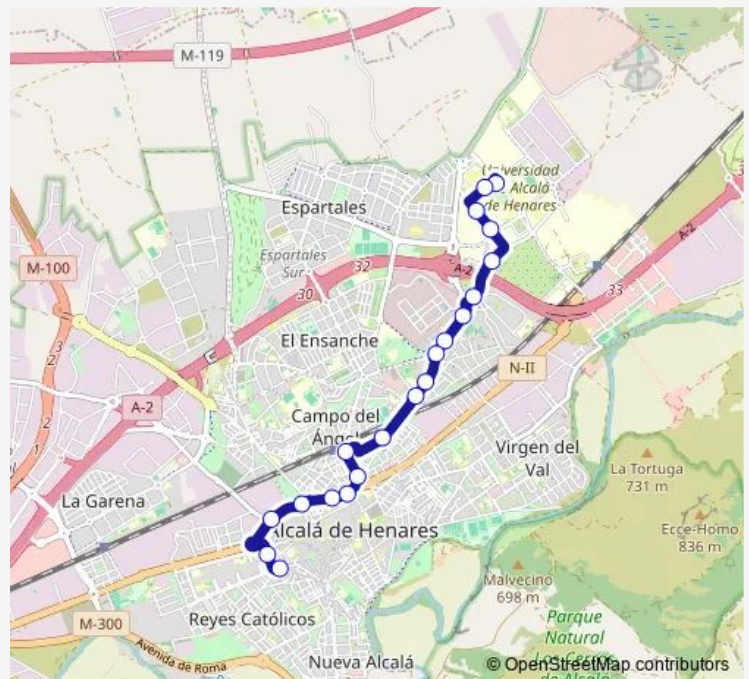

AV.REYES CATÓLICOS-PUERTA DE SANTA ANA

Route schedule

UNIV.ALCALÁ-POLITÉCNICO — AV.REYES CATÓLICOS-PUERTA DE SANTA ANA

Monday	04:25-22:00
Tuesday	04:25-22:00
Wednesday	04:25-22:00
Thursday	04:25-22:00
Friday	04:25-22:00
Saturday	04:30-22:00
Sunday	05:30-20:54

Route info

Direction: UNIV.ALCALÁ-POLITÉCNICO

Stops: 20

Trip Duration: 0 hour 25 min

2 — Puerta DE Santa ANA - Hospital/Universidad

Direction

AV.REYES CATÓLICOS-PUERTA DE SANTA ANA —
UNIV.ALCALÁ-POLITÉCNICO

19 stops

[Open route schedule](#)

AV.REYES CATÓLICOS-PUERTA DE SANTA ANA

DEMETRIO DUCAS-AV.MADRID

VÍA COMPLUTENSE-SAN BERNARDO

VÍA COMPLUTENSE-COLEGIO

VÍA COMPLUTENSE-PZA.ATILANO CASADO

SEBASTIÁN DE LA PLAZA-ERAS DE SAN ISIDRO

Direction: AV.REYES CATÓLICOS-PUERTA DE SANTA ANA

Stops: 19

Trip Duration: 0 hour 20 min

2 Bus time schedules and route maps are available in an offline PDF at busmaps.com. Use the busmaps.com website to see live bus times, train schedule or subway schedule, and step-by-step directions for all public transit in Alcala de Henares