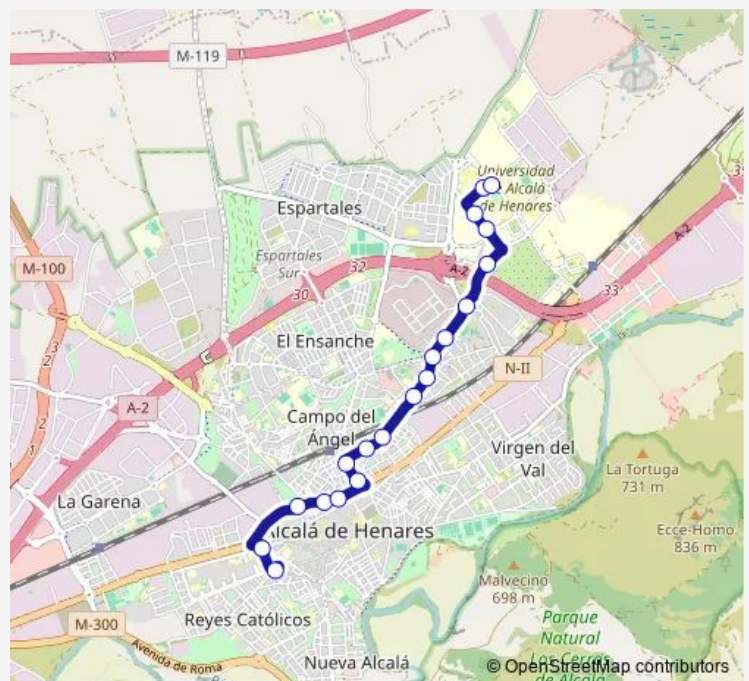

VÍA Complutense-SAN Bernardo

VÍA Complutense-Camino DEL Cementerio

Demetrio Ducas-Escuela Infantil

Av.Reyes Católicos-Puerta DE Santa Ana

**Route schedule**

Univ.Alcalá-Politécnico — Av.Reyes Católicos-Puerta DE Santa Ana

Monday 00:00-23:50

Tuesday 00:00-23:50

Wednesday 00:00-23:50

Thursday 00:00-23:50

Friday 00:00-23:30

Saturday 00:00-23:30

Sunday 00:00-23:30

**Route info**

Direction: Univ.Alcalá-Politécnico

Stops: 20

Trip Duration: 0 hour 30 min

2 — Puerta DE Santa ANA - Hospital/Universidad

## Route info

Direction: Av.Reyes Católicos-Puerta DE Santa Ana

Stops: 19

Trip Duration: 0 hour 30 min

2 Bus time schedules and route maps are available in an offline PDF at busmaps.com. Use the busmaps.com website to see live bus times, train schedule or subway schedule, and step-by-step directions for all public transit in Alcala de Henares