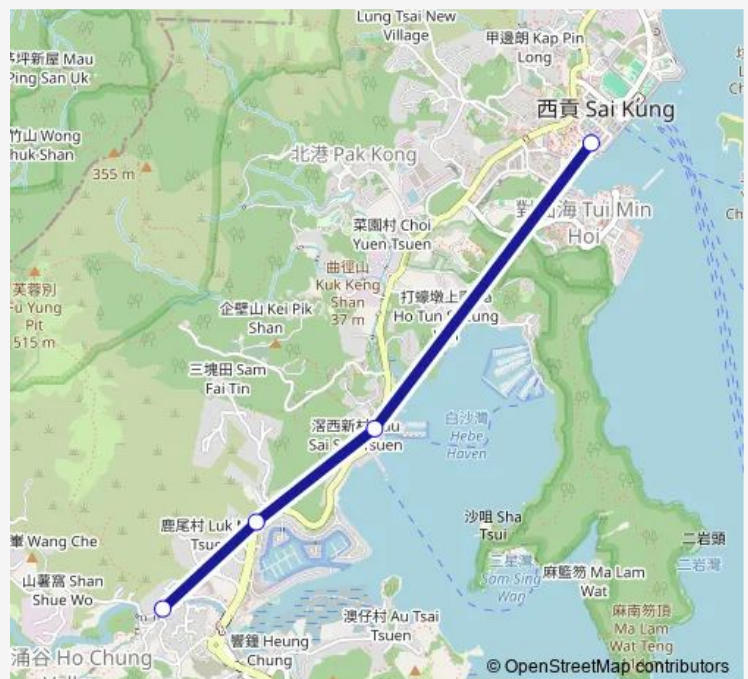

Bus 2 SAI Kung - HO Chung

[Go to website](#)

Direction

HO Chung Road, Outside HO Chung — YI Chun Street, Opposite SAI Kung Market

4 stops

[Open route schedule](#)

HO Chung Road, Outside HO Chung

HIRAM'S HIGHWAY, OPPOSITE MARINA COVE

HIRAM'S HIGHWAY, OPPOSITE HEBE HAVEN YACHT CLUB

YI Chun Street, Opposite SAI Kung Market

Route schedule

HO Chung Road, Outside HO Chung — YI Chun Street, Opposite SAI Kung Market

Monday	05:30-19:15
Tuesday	05:30-19:15
Wednesday	05:30-19:15
Thursday	05:30-19:15
Friday	05:30-19:15
Saturday	05:30-19:15
Sunday	05:30-19:15

Route info

Direction: HO Chung Road, Outside HO Chung

Stops: 4

Trip Duration: 0 hour 9 min

■ 2 — SAI Kung - HO Chung

Direction

YI Chun Street, Opposite SAI Kung Market — HO Chung Road, Outside HO Chung

4 stops

[Open route schedule](#)

YI Chun Street, Opposite SAI Kung Market

Hiram'S Highway, Outside Hebe Haven Yacht Club

HIRAM'S HIGHWAY, OUTSIDE MARINA COVE

HO Chung Road, Outside HO Chung

Route schedule

YI Chun Street, Opposite SAI Kung Market — HO Chung Road, Outside HO Chung