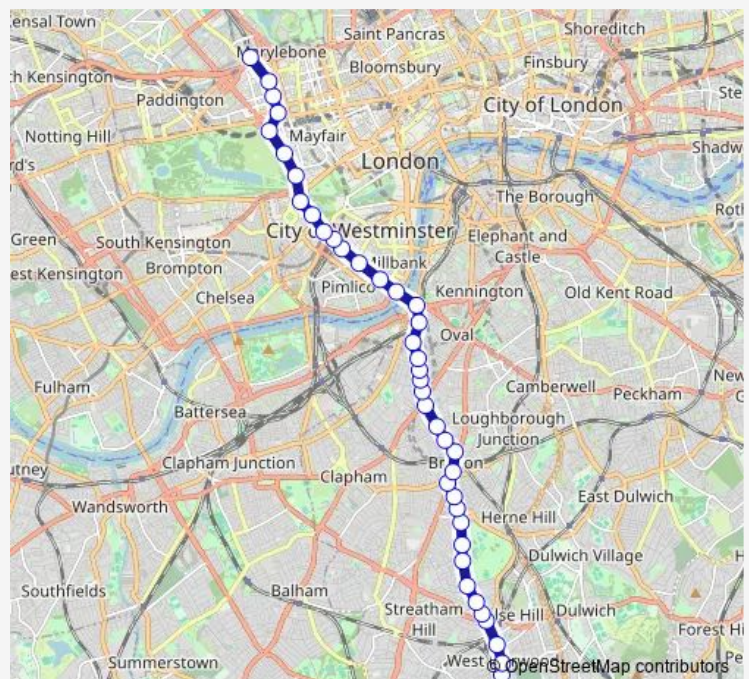

Wheatsheaf Lane

Tate Library

Thorne Road

South Lambeth Road / Stockwell Station

Route schedule

Marylebone Station — Norwood Bus Garage

Monday 00:03-23:51

Tuesday 00:03-23:51

Wednesday 00:03-23:51

Thursday 00:03-23:51

Friday 00:03-23:51

Saturday 00:03-23:51

Sunday 00:03-23:51

Route info

Direction: Marylebone Station

Stops: 42

Trip Duration: 1 hour 12 min

2 — Marylebone - Marble Arch - Hyde Park Corner - Victoria - Brixton - West Norwood

Stockwell Gardens

Irving Grove

Stockwell Green

Stansfield Road

Brixton Academy

Brixton Station