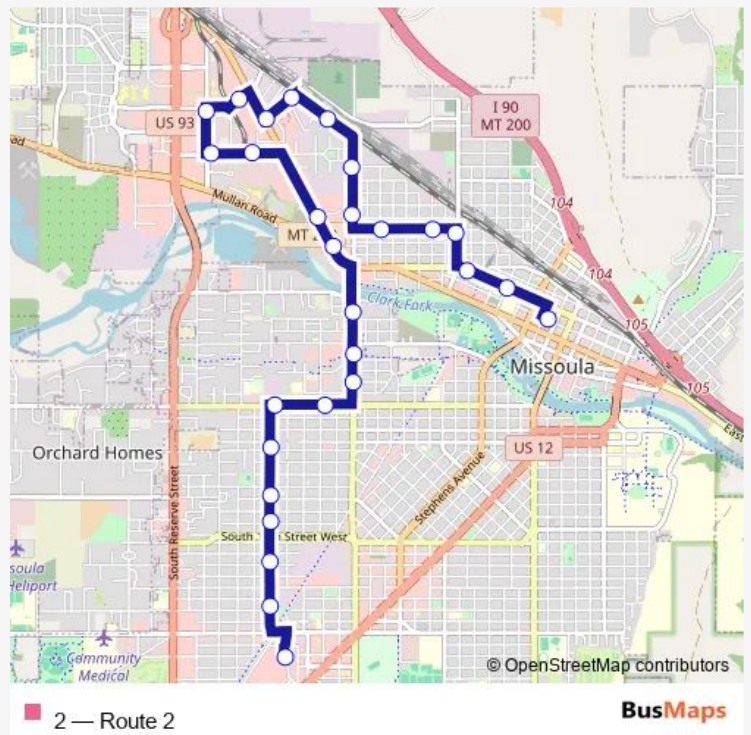

**Bus 2 Route 2**

[Go to website](#)

**Direction**  
 Southgate Mall East — Mountain Line Transfer Center  
 28 stops  
[Open route schedule](#)

- Southgate Mall East
- S Johnson St & Central Ave
- S Johnson St & Strand Ave
- S Johnson St & S 13th St W
- S Johnson St & S11th St W
- S Johnson St & S 7th St W
- S 3rd St W & S Johnson St
- S 3rd St W & S Catlin St
- S Russell St & S 1st St W
- S Russell St and Dakota St
- N Russell St & River Rd
- W Broadway St & Sherwood St
- W Broadway St & Maple
- N Palmer St at State Office Complex
- Palmer St & Great Northern Ave
- Great Northern Ave & American Way
- Latimer St & W Broadway St
- Commerce St & W Broadway St
- Commerce St & Industry St
- Railroad St & Well St
- N Russell St & S Palmer St

**Route schedule**  
 Southgate Mall East — Mountain Line Transfer Center

|           |             |
|-----------|-------------|
| Monday    | 06:02-22:02 |
| Tuesday   | 06:02-22:02 |
| Wednesday | 06:02-22:02 |
| Thursday  | 06:02-22:02 |
| Friday    | 06:02-22:02 |
| Saturday  | 09:02-22:02 |
| Sunday    | 09:02-20:02 |

**Route info**  
 Direction: Southgate Mall East  
 Stops: 28  
 Trip Duration: 0 hour 42 min

2 — Route 2

N Russell St & Maple St

Phillips St & Burns St

Phillips St & Shakespeare St

Phillips St & Scott St

W Spruce St & Nora St

## Route info

Direction: Mountain Line Transfer Center

Stops: 29

Trip Duration: 0 hour 35 min

S Johnson St & S 13th St W

S Johnson St & Strand Ave

S Johnson St and Central Ave

Southgate Mall West