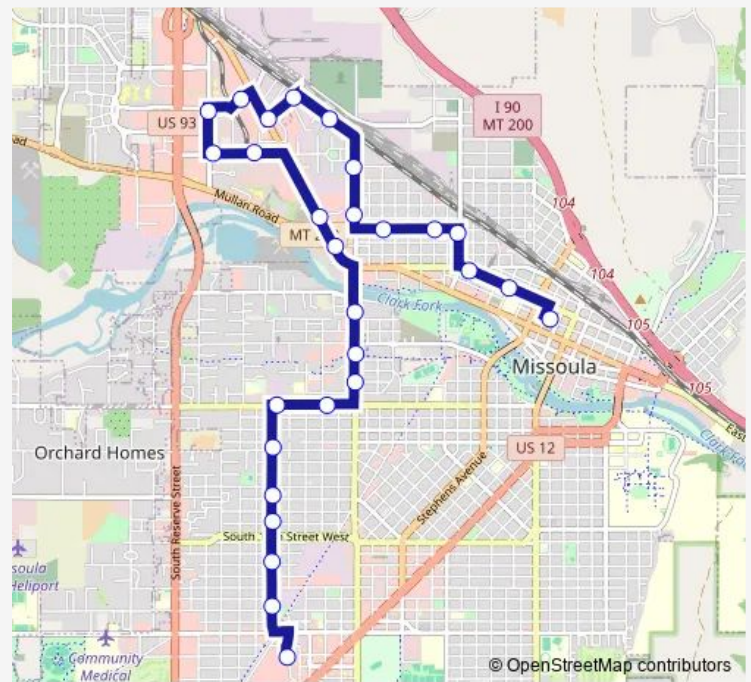

**Bus 2 Route 2**

[Go to website](#)

**Direction**  
 Southgate Mall East — Mountain Line Transfer Center  
 28 stops  
[Open route schedule](#)

- Southgate Mall East
- S Johnson St & Central Ave
- S Johnson St & Strand Ave
- S Johnson St & S 13th St W
- S Johnson St & S11th St W
- S Johnson St & S 7th St W
- S 3rd St W & S Johnson St
- S 3rd St W & S Catlin St
- S Russell St & S 1st St W
- S Russell St and Dakota St
- N Russell St & River Rd
- W Broadway St & Sherwood St
- W Broadway St & Maple
- N Palmer St at State Office Complex
- Palmer St & Great Northern Ave
- Great Northern Ave & American Way
- Latimer St & W Broadway St
- Commerce St & W Broadway St
- Commerce St & Industry St
- Railroad St & Well St
- N Russell St & S Palmer St

**Route schedule**

Southgate Mall East — Mountain Line Transfer Center

Monday	06:02-22:02
Tuesday	06:02-22:02
Wednesday	06:02-22:02
Thursday	06:02-22:02
Friday	06:02-22:02
Saturday	09:02-22:02
Sunday	09:02-20:02

**Route info**

Direction: Southgate Mall East  
 Stops: 28  
 Trip Duration: 0 hour 42 min

2 — Route 2

N Russell St & Maple St

Phillips St & Burns St

Phillips St & Shakespeare St

Phillips St & Scott St

W Spruce St & Nora St

## Route info

Direction: Mountain Line Transfer Center

Stops: 29

Trip Duration: 0 hour 35 min

S Johnson St & S 13th St W

S Johnson St & Strand Ave

S Johnson St and Central Ave

Southgate Mall West