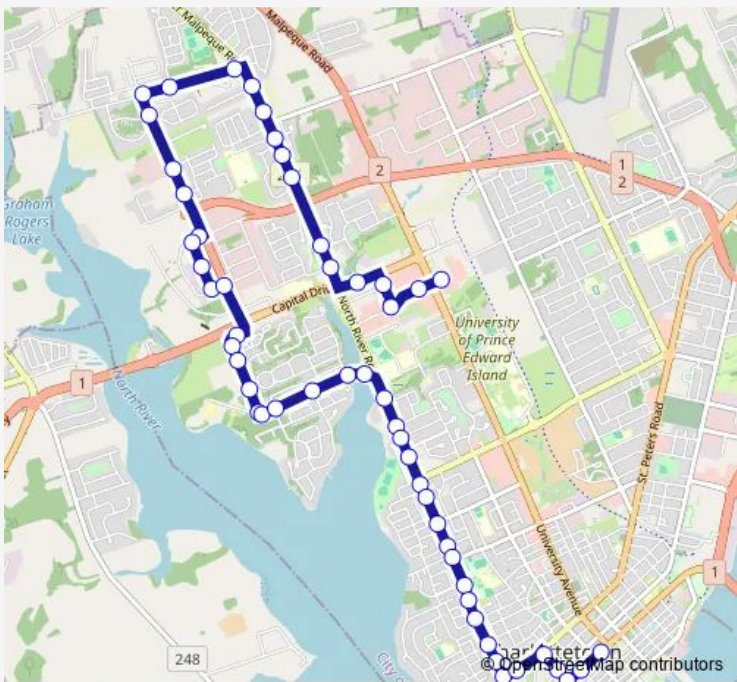

**Bus 2 West Royalty - North River Rd**

[Go to website](#)

**Direction**  
 Royalty Crossing Mall Shelter and Transfer Hub — Con-  
 federation Center Grafton St

51 stops

[Open route schedule](#)

- Royalty Crossing Mall Shelter and Transfer Hub
- Marks Work Warehouse
- Walmart Shelter
- Thompson & Sandstone
- Capital & Banbridge
- Lower Malpeque Queens Arms Inn
- Lower Malpeque & Gates
- Lower Malpeque & Bell Heights South
- Lower Malpeque & Bell Heights N
- Lower Malpeque & Commonwealth
- Lower Malpeque & Kenwood
- Lower Malpeque & Thorndale
- Lower Malpeque & Royalty
- Royalty & Alderwood
- Royalty Rd & Upton Rd
- Upton & Upton Park
- Upton & Sandalwood
- Upton & Appletree
- Reggis Duffy Corner
- Regis Duffy and Upton 2
- Maypoint Plaza & Maypoint Shelter

**Route schedule**  
 Royalty Crossing Mall Shelter and Transfer Hub — Con-  
 federation Center Grafton St

Monday	10:15-14:15
Tuesday	10:15-14:15
Wednesday	10:15-14:15
Thursday	10:15-14:15
Friday	10:15-14:15
Saturday	—
Sunday	—

**Route info**  
 Direction: Royalty Crossing Mall Shelter and Transfer Hub  
 Stops: 51  
 Trip Duration: 0 hour 30 min

Maypoint Apartments

Maypoint & New Prince Edward Home

Maypoint & April

Maypoint & Beach Grove

Maypoint Beach Grove

Maypoint & Lewis Point

Beach Grove & Parkside

Beach Grove & Scott

Ellen Creek & Beach Grove

North River & Waterview

North River & Skyview

North River & Westview