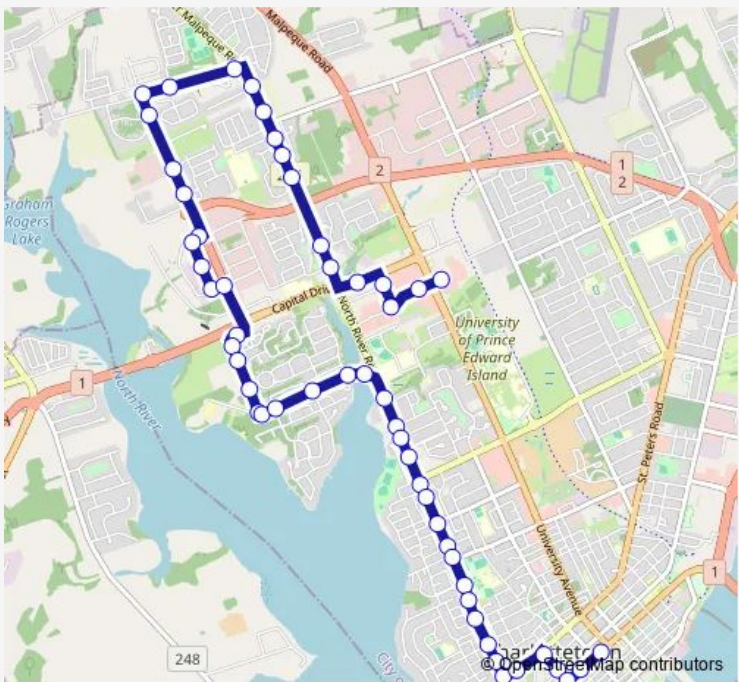

Bus 2 West Royalty - North River Rd

[Go to website](#)

Direction
 Royalty Crossing Mall Shelter and Transfer Hub — Con-
 federation Center Grafton St

54 stops

[Open route schedule](#)

- Royalty Crossing Mall Shelter and Transfer Hub
- Marks Work Warehouse
- Walmart Shelter
- Thompson & Sandstone
- Capital & Banbridge
- Lower Malpeque Queens Arms Inn
- Lower Malpeque & Gates
- Lower Malpeque & Bell Heights South
- Lower Malpeque & Bell Heights N
- Lower Malpeque & Commonwealth
- Lower Malpeque & Kenwood
- Lower Malpeque & Thorndale
- Lower Malpeque & Royalty
- Royalty & Alderwood
- Royalty Rd & Upton Rd
- Upton & Upton Park
- Upton & Sandalwood
- Upton & Appletree
- Regis Duffy and Upton 1
- Innovation Way and Regis Duffy
- Innovation Way

Route schedule
 Royalty Crossing Mall Shelter and Transfer Hub — Con-
 federation Center Grafton St

Monday	07:15-18:15
Tuesday	07:15-18:15
Wednesday	07:15-18:15
Thursday	07:15-18:15
Friday	07:15-18:15
Saturday	07:15-18:15
Sunday	—

Route info
 Direction: Royalty Crossing Mall Shelter and Transfer Hub
 Stops: 54
 Trip Duration: 0 hour 30 min

2 — West Royalty - North River Rd **BusMaps**

Innovation Way and Regis Duffy

Regis Duffy and Upton 2