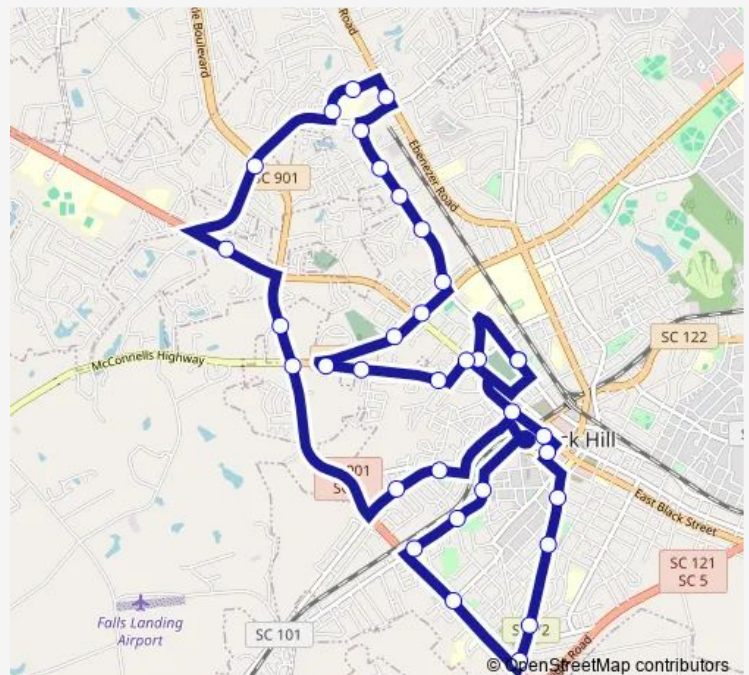

Bus 2 Saluda/Heckle Loop

[Go to website](#)

Direction

Transit Hub — Transit Hub

34 stops

[Open route schedule](#)

Transit Hub

Constitution Blvd @ Main St

Tuesday 07:00-18:00

Wednesday 07:00-18:00

Thursday 07:00-18:00

Friday 07:00-18:00

Saturday 07:00-18:00

Sunday —

Route info

Direction: Transit Hub

Stops: 34

Trip Duration: 0 hour 50 min

2 — Saluda/Heckle Loop

Ebenezer Rd @ Herlong Ave (Rt 2)

Constitution Blvd @ Herlong Ave

Constitution Blvd @ Healthcare Dr

Constitution Blvd @ Westerwood Dr

Constitution Blvd @ Lister St

Constitution Blvd @ Bynum Ave

Cherry Rd @ W Main St

Cherry Rd @ York Ave

Finley Rd @ Cherry Rd

Finley Rd @ York Ave

Finley Rd @ Sidney St

Hardin St @ W Main St

Transit Hub