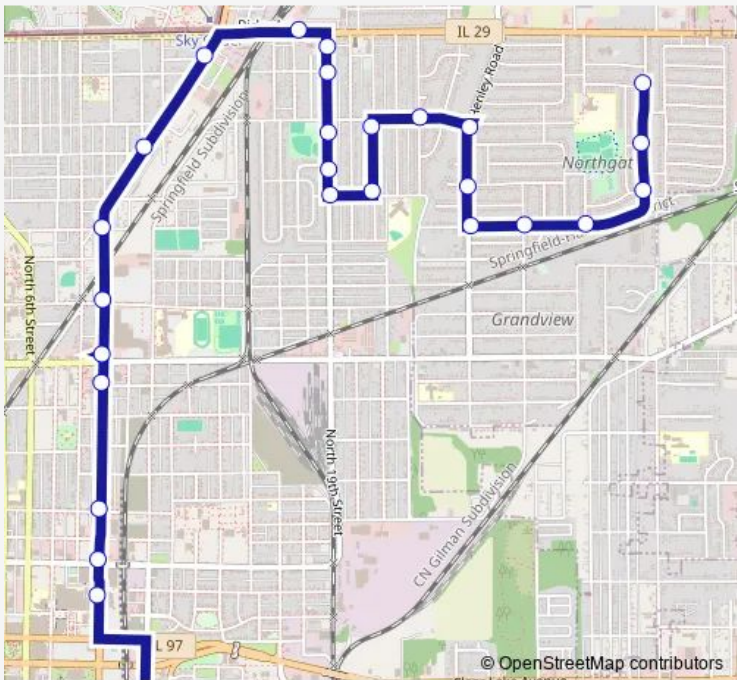

## Bus 2 N. 9th / Piper Rd. / Northgate

[Go to website](#)

**Direction**  
 Stonehenge & Sandgate — Transfer Center Stop B  
 27 stops  
[Open route schedule](#)

- Stonehenge & Sandgate
- Stonehenge & Bly
- Stonehenge & Cardigan
- Black & Hastings
- Black & Wolfe
- Black & Albany
- Albany & Dunwich
- Albany & Griffiths
- Griffiths & 23rd
- 21st & Griffiths
- 21st & Ridgely
- Ridgely & 19th
- 19th & Bertman
- 19th & Griffiths
- 19th & Percy
- 19th & Sangamon
- Sangamon & 17th
- Peoria & Joles
- Peoria & Elizabeth
- 9th & Black
- 9th & Converse

Route schedule  
 Stonehenge & Sandgate — Transfer Center Stop B

Monday	06:11-22:32
Tuesday	06:11-22:32
Wednesday	06:11-22:32
Thursday	06:11-22:32
Friday	06:11-22:32
Saturday	06:32-17:32
Sunday	—

Route info  
 Direction: Stonehenge & Sandgate  
 Stops: 27  
 Trip Duration: 0 hour 23 min

## Route schedule

Transfer Center Stop B — Stonehenge &amp; Sandgate

Monday 06:00-22:00

Tuesday 06:00-22:00

Wednesday 06:00-22:00

Thursday 06:00-22:00

Friday 06:00-22:00

Saturday 06:00-17:00

## Route info

Direction: Transfer Center Stop B

Stops: 45

Trip Duration: 0 hour 32 min

Dirksen & Northfield

Denver & Northfield

Denver & Atlanta

Walmart Supercenter