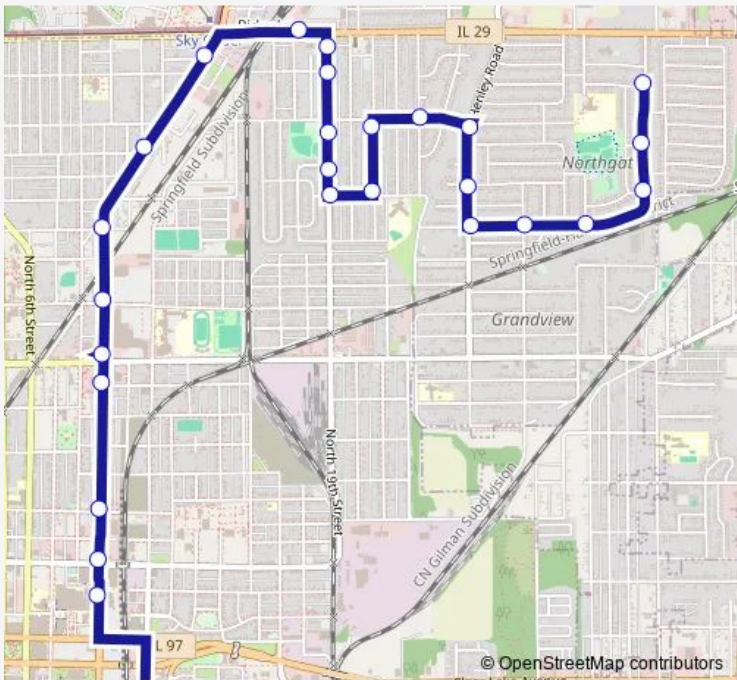

Bus 2 N. 9th / Piper Rd. / Northgate

[Go to website](#)

Direction
 Stonehenge & Sandgate — Transfer Center Stop B
 27 stops
[Open route schedule](#)

- Stonehenge & Sandgate
- Stonehenge & Bly
- Stonehenge & Cardigan
- Black & Hastings
- Black & Wolfe
- Black & Albany
- Albany & Dunwich
- Albany & Griffiths
- Griffiths & 23rd
- 21st & Griffiths
- 21st & Ridgely
- Ridgely & 19th
- 19th & Bertman
- 19th & Griffiths
- 19th & Percy
- 19th & Sangamon
- Sangamon & 17th
- Peoria & Joles
- Peoria & Elizabeth
- 9th & Black
- 9th & Converse

Route schedule
 Stonehenge & Sandgate — Transfer Center Stop B

Monday	06:11-22:32
Tuesday	06:11-22:32
Wednesday	06:11-22:32
Thursday	06:11-22:32
Friday	06:11-22:32
Saturday	06:32-17:32
Sunday	—

Route info
 Direction: Stonehenge & Sandgate
 Stops: 27
 Trip Duration: 0 hour 23 min

Transfer Center Stop B — Stonehenge & Sandgate

45 stops

[Open route schedule](#)

Transfer Center Stop B

9th & Madison

9th & Reynolds

9th & Carpenter

9th & Enos

Wednesday 06:00-22:00

Thursday 06:00-22:00

Friday 06:00-22:00

Saturday 06:00-17:00

Sunday —

Route info

Direction: Transfer Center Stop B

Stops: 45