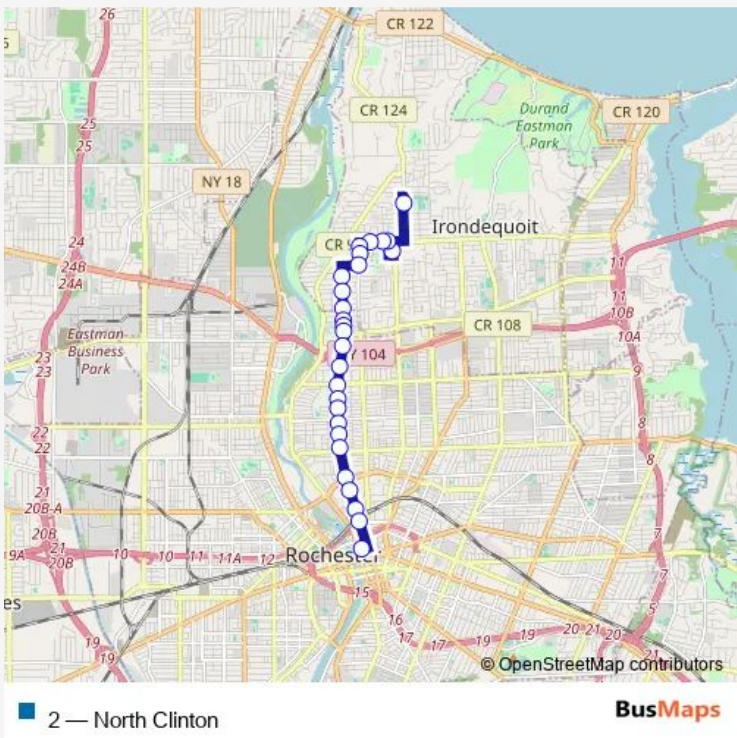

[Go to website](#)

Direction
 Irondequoit Plaza Connection Hub — Transit Center - no direction

27 stops

[Open route schedule](#)

- Irondequoit Plaza Connection Hub
- Cooper Loop
- Titus & Curtice
- Titus & Briarwood
- Titus & Mayfair
- Seneca & Titus
- Seneca & Seville
- Rogers & Seneca
- Clinton & Wimbledon
- Clinton & Rawlinson
- Clinton & Long Acre
- Clinton & Collingwood
- Clinton & Versailles
- Clinton & Alcazar
- Clinton & Rau
- Clinton & Darrow
- Clinton & Norton
- Clinton & Borchard
- Clinton & Rialto
- Clinton & Bloomingdale
- Clinton & Ave A

Route schedule

Irondequoit Plaza Connection Hub — Transit Center - no direction

Monday	05:03-23:00
Tuesday	05:03-23:00
Wednesday	05:03-23:00
Thursday	05:03-23:00
Friday	05:03-23:00
Saturday	06:05-22:53
Sunday	06:05-22:53

Route info

Direction: Irondequoit Plaza Connection Hub

Stops: 27

Trip Duration: 0 hour 28 min

Clinton & Clifford

Clinton & Upper Falls

Clinton & Saint Bridgets

Clinton & Ward

Clinton & Central

Transit Center - no direction

Direction

TC- Gate 3 — Irondequoit Plaza Connection Hub

29 stops

[Open route schedule](#)

TC- Gate 3

Clinton & Central