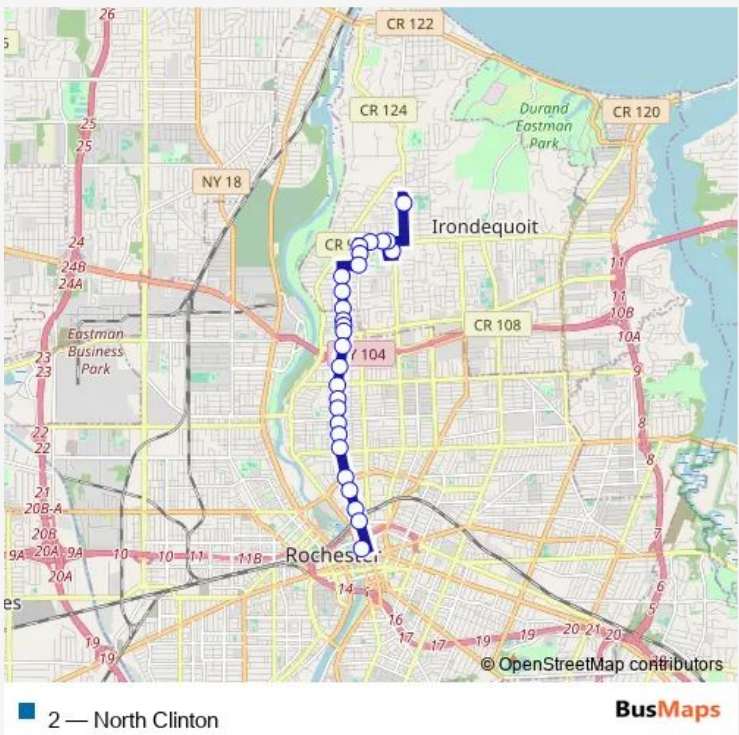

[Go to website](#)

**Direction**  
 Irondequoit Plaza Connection Hub — Transit Center - no direction

27 stops

[Open route schedule](#)

- Irondequoit Plaza Connection Hub
- Cooper Loop
- Titus & Curtice
- Titus & Briarwood
- Titus & Mayfair
- Seneca & Titus
- Seneca & Seville
- Rogers & Seneca
- Clinton & Wimbledon
- Clinton & Rawlinson
- Clinton & Long Acre
- Clinton & Collingwood
- Clinton & Versailles
- Clinton & Alcazar
- Clinton & Rau
- Clinton & Darrow
- Clinton & Norton
- Clinton & Borchard
- Clinton & Rialto
- Clinton & Bloomingdale
- Clinton & Ave A

**Route schedule**  
 Irondequoit Plaza Connection Hub — Transit Center - no direction

Monday	15:14
Tuesday	15:14
Wednesday	15:14
Thursday	15:14
Friday	15:14
Saturday	—
Sunday	—

**Route info**

Direction: Irondequoit Plaza Connection Hub

Stops: 27

Trip Duration: 0 hour 28 min

Clinton & Clifford

Clinton & Upper Falls

Clinton & Saint Bridgets

Clinton & Ward

Clinton & Central

Transit Center - no direction

## Direction

Irondequoit Plaza Connection Hub — Transit Center - no direction

26 stops

[Open route schedule](#)

Irondequoit Plaza Connection Hub

Titus & Curtice

Titus & Briarwood

Titus & Mayfair