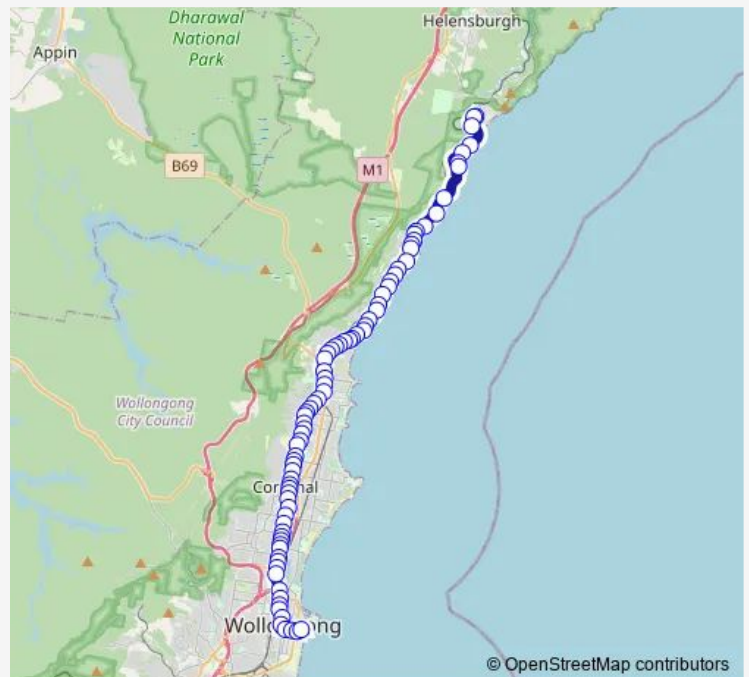

Bus 2 Stanwell Park to Wollongong via Thirroul

[Go to website](#)

Direction

Lawrence Hargrave Dr At Station St — Harbour St Opp St Mary Star Of The Sea College

79 stops

[Open route schedule](#)

- Lawrence Hargrave Dr At Station St
- Lawrence Hargrave Dr Opp Stanwell Park
- 75-77 Lawrence Hargrave Dr
- Lawrence Hargrave Dr Opp Coalcliff Station
- Paterson Rd Before Lawrence Hargrave Dr
- Paterson Rd At Lawrence Hargrave Dr
- Lawrence Hargrave Dr Opp Old School Of Arts
- Scarborough Public School, Lawrence Hargrave Dr
- Lawrence Hargrave Dr Opp 404
- Lawrence Hargrave Dr After Fifth St
- Lawrence Hargrave Dr Before Monash St
- Lawrence Hargrave Dr Opp 518
- Lawrence Hargrave Dr Opp Broadridge St
- Lawrence Hargrave Dr Opp Wombarra Bowling Club
- Lawrence Hargrave Dr Opp Coledale Hospital
- Lawrence Hargrave Dr Opp Hemsley PI
- Coledale Public School, Lawrence Hargrave Dr
- Lawrence Hargrave Dr At Northcote St
- Sharky Beach, Lawrence Hargrave Dr
- Frew Memorial Park, Lawrence Hargrave Dr
- Lawrence Hargrave Dr At Yurunga St

Route schedule

Lawrence Hargrave Dr At Station St — Harbour St Opp St Mary Star Of The Sea College

Monday	07:20
Tuesday	07:20
Wednesday	07:20
Thursday	07:20
Friday	07:20
Saturday	—
Sunday	—

Route info

Direction: Lawrence Hargrave Dr At Station St

Stops: 79

Trip Duration: 0 hour 55 min

2 — Stanwell Park to Wollongong via Thirroul

Lawrence Hargrave Dr At Little Austinmer Lane

Austinmer Beach, Lawrence Hargrave Dr

Lawrence Hargrave Dr Opp Kennedy Rd

Lawrence Hargrave Dr Opp Mountain Rd