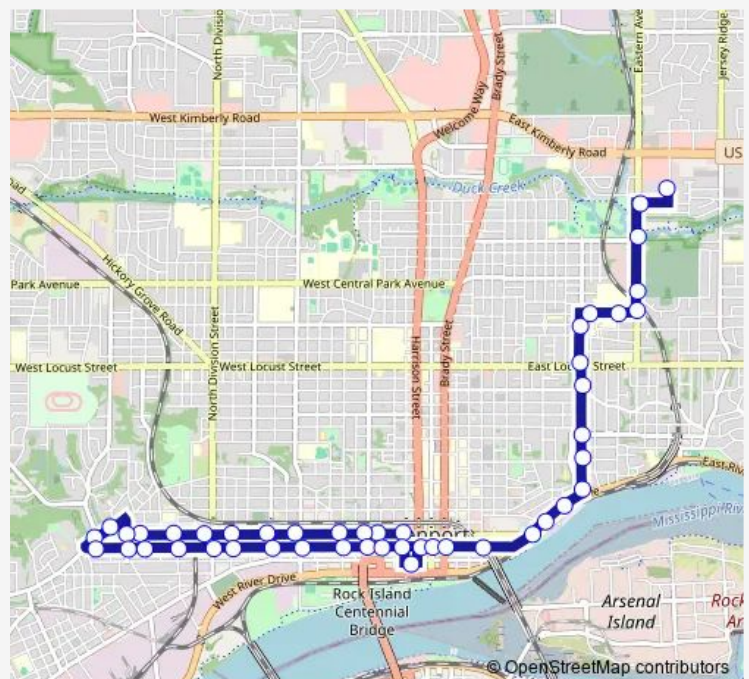

Direction

Ripley & 4th — Spring St Hub

46 stops

[Open route schedule](#)

Ripley & 4th

4th & Western

4th & Gaines

4th & Warren

3rd & Marquette

Route schedule

Ripley & 4th — Spring St Hub

Monday	05:54-17:54
Tuesday	05:54-17:54
Wednesday	05:54-17:54
Thursday	05:54-17:54
Friday	05:54-17:54
Saturday	08:54-17:54
Sunday	—

Route info

Direction: Ripley & 4th

Stops: 46

Trip Duration: 0 hour 43 min

3rd & Warren

3rd & Gaines

3rd & Western

3rd & Ripley

Ground Transportation Center (Gtc)

3rd & Harrison

3rd & Main

3rd & Brady

3rd & Iowa

East River Drive & 4th

East River Drive & Federal

East River Drive & Carey

Bridge & East River Drive

Bridge & 10th