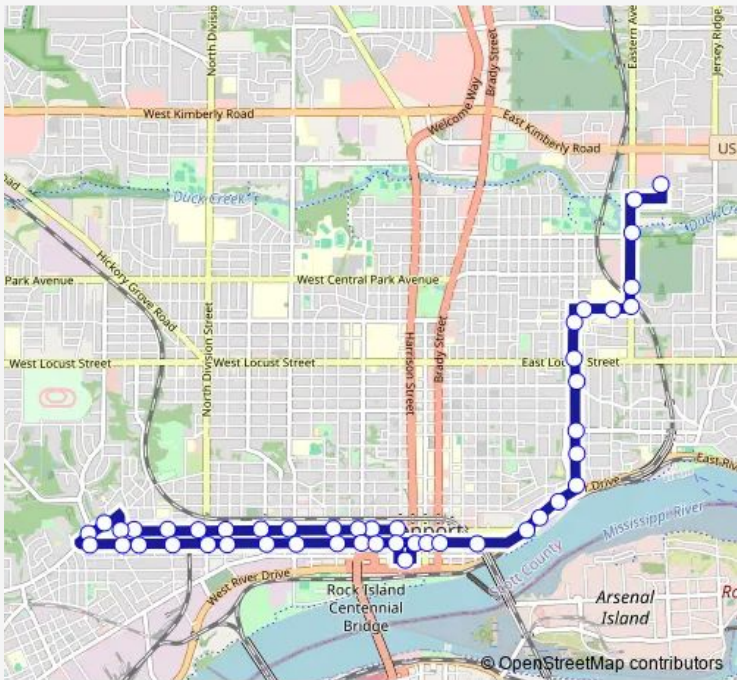

[Go to website](#)

**Direction**  
 Ripley & 4th — Spring St Hub  
 46 stops  
[Open route schedule](#)

- Ripley & 4th
- 4th & Western
- 4th & Gaines
- 4th & Warren
- 4th & Marquette
- 4th & Fillmore
- 4th & Sturdevant
- 4th & Division
- 4th & Howell
- 4th & Oak
- 4th & Pine
- Telegraph & Lincoln Ct
- Telegraph & Waverly
- Telegraph & 3rd
- 3rd & Pine
- 3rd & Oak
- 3rd & Howell
- 3rd & Division
- 3rd & Sturdevant
- 3rd & Fillmore
- 3rd & Marquette

Route schedule  
 Ripley & 4th — Spring St Hub

Monday	05:54-17:54
Tuesday	05:54-17:54
Wednesday	05:54-17:54
Thursday	05:54-17:54
Friday	05:54-17:54
Saturday	08:54-17:54
Sunday	—

Route info  
 Direction: Ripley & 4th  
 Stops: 46  
 Trip Duration: 0 hour 43 min

3rd & Warren

3rd & Gaines

3rd & Western

3rd & Ripley

Ground Transportation Center (Gtc)

3rd & Harrison

3rd & Main

3rd & Brady

## Route info

Direction: Spring St Hub

Stops: 21

Trip Duration: 0 hour 17 min

2 Bus time schedules and route maps are available in an offline PDF at [busmaps.com](https://busmaps.com). Use the [busmaps.com](https://busmaps.com) website to see live bus times, train schedule or subway schedule, and step-by-step directions for all public transit in Davenport