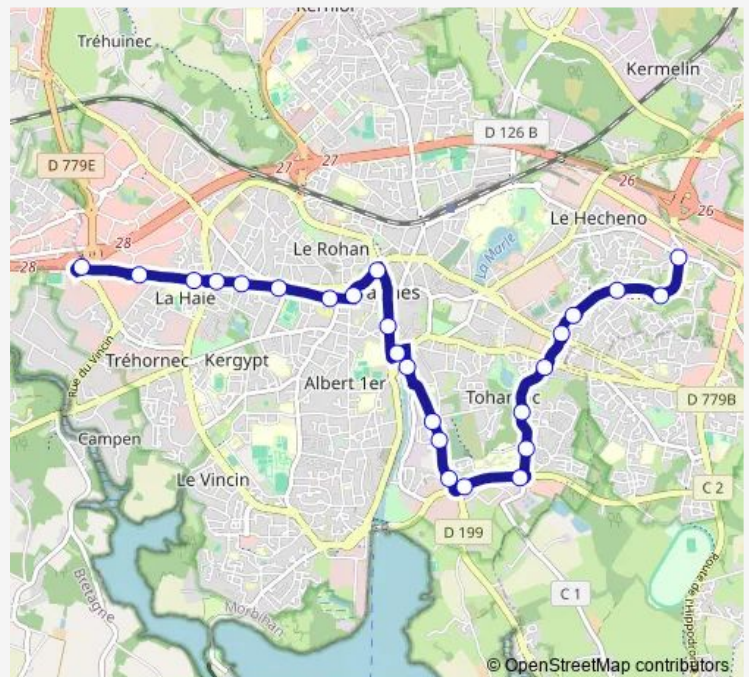

Delestraint

Route schedule

P+R Ouest — Kersec

Monday	06:32-20:08
Tuesday	06:32-20:08
Wednesday	06:32-20:08
Thursday	06:32-20:08
Friday	06:32-20:08
Saturday	06:29-19:54
Sunday	—

Route info

Direction: P+R Ouest

Stops: 25

Trip Duration: 0 hour 29 min

Beaupré

Berlioz

Ostermeyer

Kersec

Direction

Kersec — P+R Ouest

25 stops

[Open route schedule](#)

Kersec

Ostermeyer

Berlioz

Beaupré

Delestraint

Petit Tohannic

Thursday 06:34-20:05

Friday 06:34-20:05

Saturday 06:29-19:50

Sunday —

Route info

Direction: Kersec

Stops: 25

Trip Duration: 0 hour 24 min