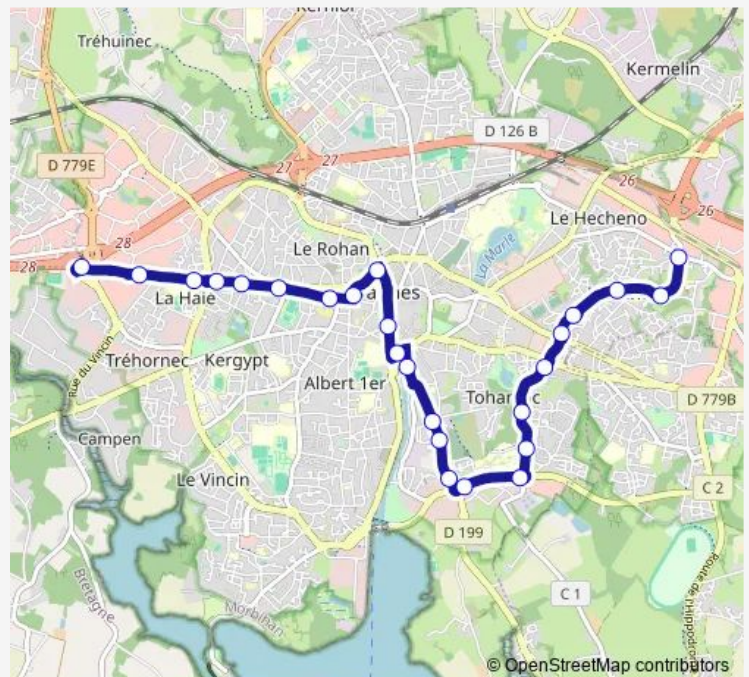

Delestraint

Route schedule

P+R Ouest — Kersec

Monday	06:32-20:08
Tuesday	06:32-20:08
Wednesday	06:32-20:08
Thursday	06:32-20:08
Friday	06:32-20:08
Saturday	06:29-19:54
Sunday	—

Route info

Direction: P+R Ouest

Stops: 25

Trip Duration: 0 hour 27 min

Beaupré

Berlioz

Ostermeyer

Kersec

Direction

Kersec — P+R Ouest

25 stops

[Open route schedule](#)

Kersec

Ostermeyer

Berlioz

Beaupré

Delestraint

Petit Tohannic

Thursday 06:34-20:05

Friday 06:34-20:05

Saturday 06:29-19:50

Sunday —

Route info

Direction: Kersec

Stops: 25

Trip Duration: 0 hour 25 min