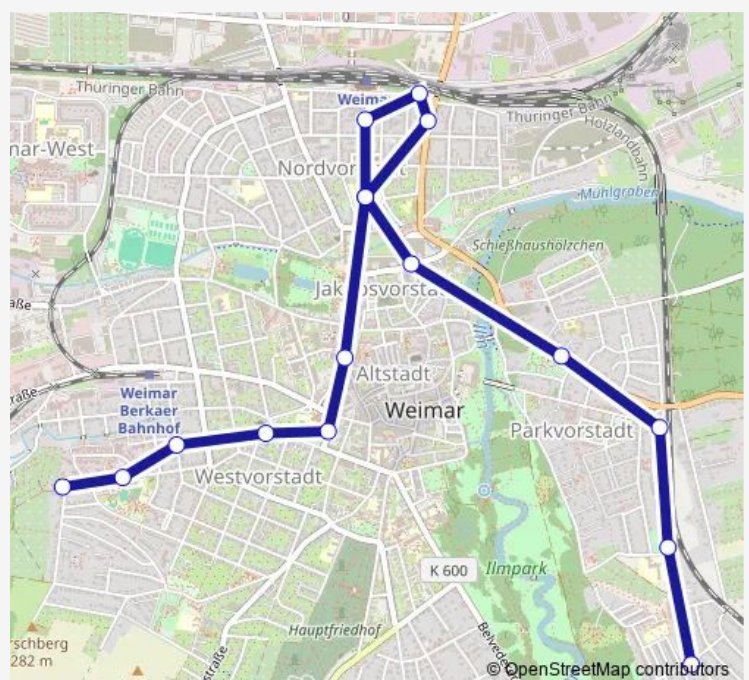

Weimar, Rosenweg

Weimar, Rainer-Maria-Rilke-Straße

Weimar, Rudolf-Breitscheid-Straße

Weimar, Poseckscher Garten

Weimar, Wielandplatz

Weimar, Gropiusstraße

Weimar, Goetheplatz / Zentrum

Weimar, Friedensstraße / Atrium

### Route schedule

Weimar, Shakespearestraße — Weimar, Bodelschwingstraße

Monday 05:52-23:07

Tuesday 05:52-23:07

Wednesday 05:52-23:07

Thursday 05:52-23:07

Friday 05:52-23:37

Saturday 07:22-23:37

### Route info

Direction: Weimar, Shakespearestraße

Stops: 24

Trip Duration: 0 hour 30 min

Weimar, Jenaer Straße

Weimar, Eduard-Mörike-Straße

Weimar, Bodelschwinghstraße

## Route info

Direction: Weimar, Wielandplatz

Stops: 3

Trip Duration: 0 hour 7 min

2 Bus time schedules and route maps are available in an offline PDF at busmaps.com. Use the busmaps.com website to see live bus times, train schedule or subway schedule, and step-by-step directions for all public transit in Weimar