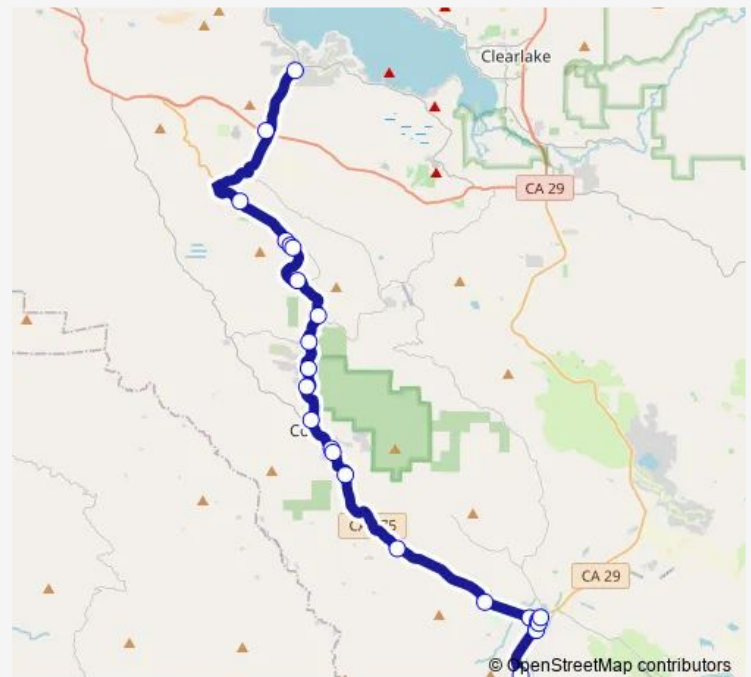

Highway 175 at turnout just past Santa Clara Road

Mini Mall, T&J Auto Parts, Salon

5 Starr Towing, Salon

Lakeside Appliance

Route schedule

Riviera Shopping Center — Hwy. 29 & Young St.

Monday 07:00-11:40

Tuesday 07:00-11:40

Wednesday 07:00-11:40

Thursday 07:00-11:40

Friday 07:00-11:40

Saturday —

Sunday —

Route info

Direction: Riviera Shopping Center

Stops: 25

Trip Duration: 1 hour 26 min

2 — Highway 175, Kit's Corner to Middletown

Twin Pine Casino

Perry's Deli

Armstrong Rd.

Hwy. 29 & Young St.

Direction

Hwy. 29 & Young St. — Kit's Corner

22 stops

[Open route schedule](#)

Hwy. 29 & Young St.

Highway 175 and Mckinley Drive

Highway 175 and Monte Vista Court

Highway 175 and Anderson Springs Road

Just North of Casa Grande

Austin Drive and Highway 175