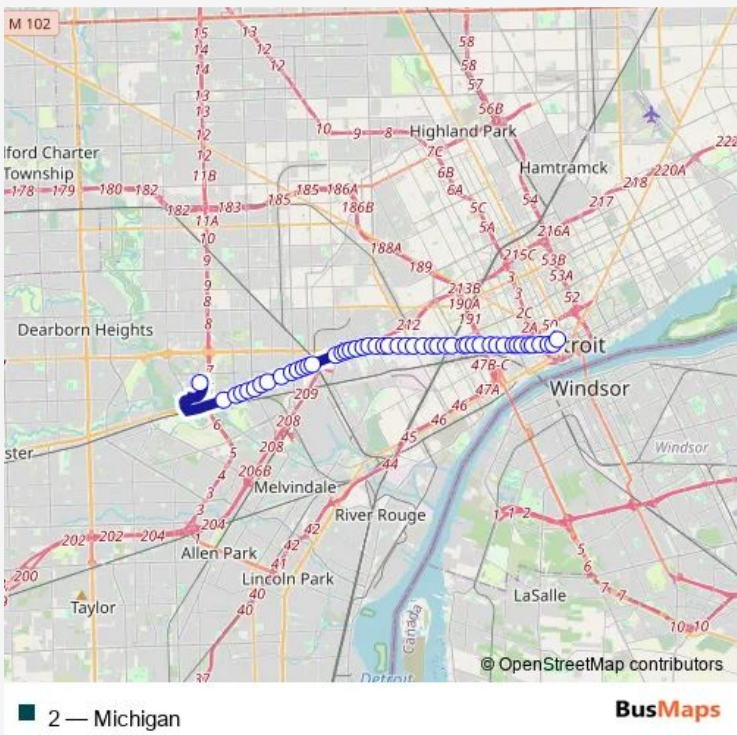

Bus 2 Michigan

[Go to website](#)

Direction
 Rosa Parks Transit Center - Bay 9 — Greenfield & Michigan
 47 stops
[Open route schedule](#)

- Rosa Parks Transit Center - Bay 9
- Michigan & Cass
- Michigan & First
- Michigan & Third
- Michigan & Lodge Service Dr
- Michigan & Trumbull
- Michigan & Cochrane
- Michigan & Rosa Parks
- Michigan & 14th
- Michigan & 16th
- Michigan & 18th
- Michigan & Tillman
- Michigan & 25th
- Michigan & W Grand Bl
- Michigan & Hubbard
- Michigan & Clark
- Michigan & 28th
- Michigan & 31st
- Michigan & Junction
- Michigan & Campbell
- Michigan & Military

Route schedule

Rosa Parks Transit Center - Bay 9 — Greenfield & Michigan

Monday	04:00-24:00
Tuesday	04:00-24:00
Wednesday	04:00-24:00
Thursday	04:00-24:00
Friday	04:00-24:00
Saturday	04:00-24:00
Sunday	04:50-00:55 ⁺¹

Route info

Direction: Rosa Parks Transit Center - Bay 9

Stops: 47

Trip Duration: 0 hour 26 min

Michigan & Livernois

Michigan & Cicotte

Michigan & Martin

Michigan & Cecil

Michigan & Chopin

Michigan & Proctor

Michigan & Central

Michigan & Springwells

Michigan & Elmer

Michigan & Lonyo

Michigan & Trenton

Michigan & Addison