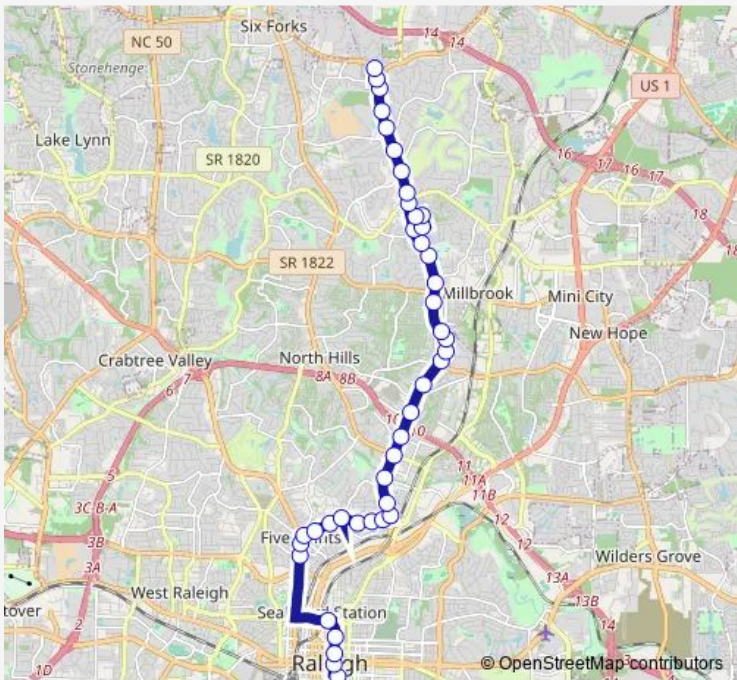

Bus 2 Falls of Neuse

[Go to website](#)

Direction
 Mutual Ct at Strickland Rd — Goraleigh Station
 42 stops
[Open route schedule](#)

- Mutual Ct at Strickland Rd
- Falls of Neuse Rd at Weathergreen Dr
- Falls of Neuse Rd at Ravenscroft Dr (Sb)
- Falls of Neuse Rd at Harps Mill Rd (Sb)
- Falls of Neuse Rd at Lake Forest Dr
- Falls of Neuse Rd at Hunting Ridge Rd
- Falls of Neuse Rd at Spring Forest Rd
- Falls of Neuse Rd at Ridgefield Dr
- Falls of Neuse Rd at Logger Ct
- Falls of Neuse Rd at North Bend Dr
- Falls of Neuse Rd at Manassas Ct (Sb)
- Falls of Neuse Rd at Fairfax Dr (Sb)
- Falls of Neuse Rd at Fireside Dr
- Falls of Neuse Rd at E Millbrook Rd (Sb)
- Falls of Neuse Rd at Cedarhurst Dr (Sb)
- Falls of Neuse Rd at Pemberton Dr
- Falls of Neuse Rd at Old Wake Forest Rd (Sb)
- Wake Forest Rd at Ollie St
- Wake Forest Rd at Hardimont Rd
- Wake Forest Rd at Colby Dr
- Wake Forest Rd at Dresser Ct (Sb)

Route schedule
 Mutual Ct at Strickland Rd — Goraleigh Station

Monday	05:42-22:42
Tuesday	05:42-22:42
Wednesday	05:42-22:42
Thursday	05:42-22:42
Friday	05:42-22:42
Saturday	06:12-19:12
Sunday	06:12-19:12

Route info
 Direction: Mutual Ct at Strickland Rd
 Stops: 42
 Trip Duration: 0 hour 43 min

2 — Falls of Neuse **BusMaps**

Wake Forest Rd at St Albans Dr (Hilton Midtown)

Wake Forest Rd at Navaho Dr (Sb)

Wake Forest Rd at Wake Towne Dr (Sb)

Saturday 19:29-22:29

Sunday 19:29-22:29

Route info

Direction: Carlos Dr at Falls of the Neuse Rd

Stops: 35

Trip Duration: 0 hour 30 min

Whitaker Mill Rd at Reeves Dr

Whitaker Mill Rd at Mccarthy St