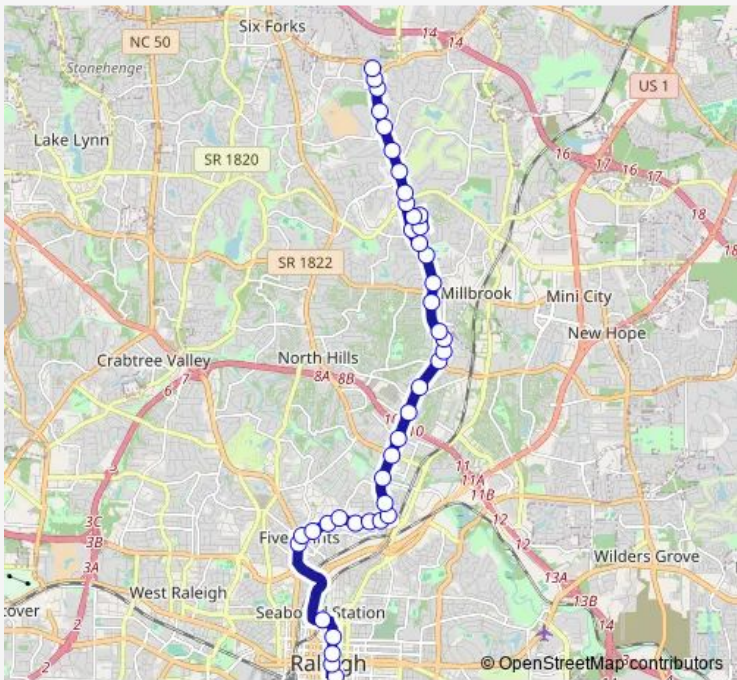

Bus 2 Falls of Neuse

[Go to website](#)

Direction
 Goraleigh Station — Mutual Ct at Strickland Rd
 41 stops
[Open route schedule](#)

- Goraleigh Station
- Wilmington St at Morgan St (R6)
- Wilmington St at Jones St (R7)
- N Wilmington St at North St (R8)
- Peace St at Seaboard Station Dr (R9)
- Glenwood Ave at Fairview Rd
- Whitaker Mill Rd at Fairview Rd (Eb)
- Whitaker Mill Rd at Sunset Dr (Eb)
- Whitaker Mill Rd at Sunrise Ave
- Whitaker Mill Rd at Pine Dr
- Whitaker Mill Rd at Center Rd
- Whitaker Mill Rd at Pershing Rd
- Whitaker Mill Rd at Hilton St
- Wake Forest Rd at Whitaker Mill Rd
- Wake Forest Rd at Mills St
- Wake Forest Rd at Hodges St (Nb)
- Wake Forest Rd at Six Forks Rd (Costco)
- Wake Forest Rd at Wake Towne Dr (Nb)
- Wake Forest Rd at Navaho Dr (Nb)
- Wake Forest Rd at Dresser Ct (Nb)
- Wake Forest Rd at New Hope Church Rd

Route schedule
 Goraleigh Station — Mutual Ct at Strickland Rd

Monday	05:00-22:00
Tuesday	05:00-22:00
Wednesday	05:00-22:00
Thursday	05:00-22:00
Friday	05:00-22:00
Saturday	05:30-22:00
Sunday	05:30-22:00

Route info
 Direction: Goraleigh Station
 Stops: 41
 Trip Duration: 0 hour 42 min

2 — Falls of Neuse **BusMaps**

Wake Forest Rd at Ronald Dr

Falls of Neuse Rd at Old Wake Forest Rd (Nb)

Falls of Neuse Rd at Pacific Dr

Saturday 19:29-22:29

Sunday 19:29-22:29

Route info

Direction: Carlos Dr at Falls of the Neuse Rd

Stops: 35

Trip Duration: 0 hour 30 min

Whitaker Mill Rd at Reeves Dr

Whitaker Mill Rd at Mccarthy St