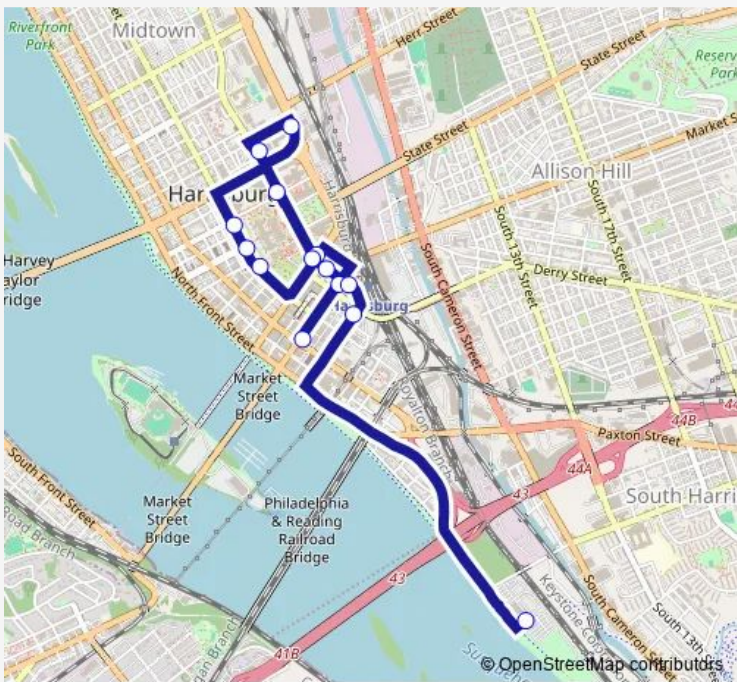

Bus 2 Capitol Complex / ROC Shuttle

[Go to website](#)

Direction
 Market Square Transfer Center — Riverfront Office Complex
 14 stops
[Open route schedule](#)

- Market Square Transfer Center
- Harrisburg Transportation Center (Market
- Walnut St & Commonwealth Ave
- N 3rd St opp. Pine St
- N 3rd St & State St
- N 3rd St & North St
- N 6th St & Boas St Nb
- N 7th St & Boas St (L&I)
- Commonwealth Ave & North St (Keystone Bu
- Commonwealth Ave & Walnut St
- Aberdeen St & Strawberry St
- Harrisburg Transportation Center (Aberde
- Chestnut St & S 4th St
- Riverfront Office Complex

Route schedule
 Market Square Transfer Center — Riverfront Office Complex

Monday	06:30-16:15
Tuesday	06:30-16:15
Wednesday	06:30-16:15
Thursday	06:30-16:15
Friday	06:30-16:15
Saturday	—
Sunday	—

Route info
 Direction: Market Square Transfer Center
 Stops: 14
 Trip Duration: 0 hour 20 min

■ 2 — Capitol Complex / ROC Shuttle **BusMaps**

Direction

Riverfront Office Complex — Market Square Transfer Center

7 stops

[Open route schedule](#)

Riverfront Office Complex

S Cameron St & Sycamore St

S Cameron St opp. Hanna St

Wednesday 06:50-16:45

Thursday 06:50-16:45

Friday 06:50-16:45

Saturday —

Sunday —

Route info

Direction: Riverfront Office Complex

Stops: 7